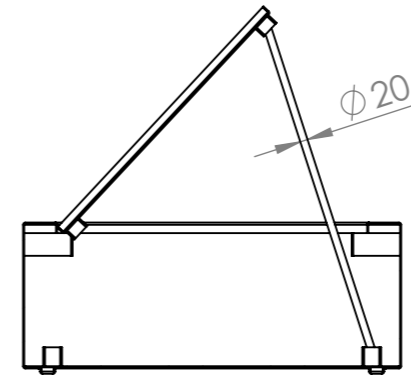

SECTION R-R

DETAIL A
SCALE 1 : 5

ITEM NO.	PART NUMBER	Thickness	DESCRIPTION	Default/QTY.
1	CB4 Base	3 mm	Corten	1
2	CB4 Cover	3 mm	Corten	1

DRAWN	Joris Koppens	DATE	10-10-2019
REVISION			

TITLE:
CB4 3000x1000x400

Only open lid with three people

SECTION A-A

DRAWN	Joris Koppens	DATE	10-10-2019		TITLE:	CB4 3000x1000x400	
REVISION					Drawing:	CB4 3000x1000x400	A3
					Liessentstraat 4, 5405 AG Uden (NL). † 0031 (0)413 - 27 41 68. e info@adezz.com, i www.adezz.com		
Color:	-	Mass (kg):	238.66	SCALE:1:20	SHEET 2 OF 20		