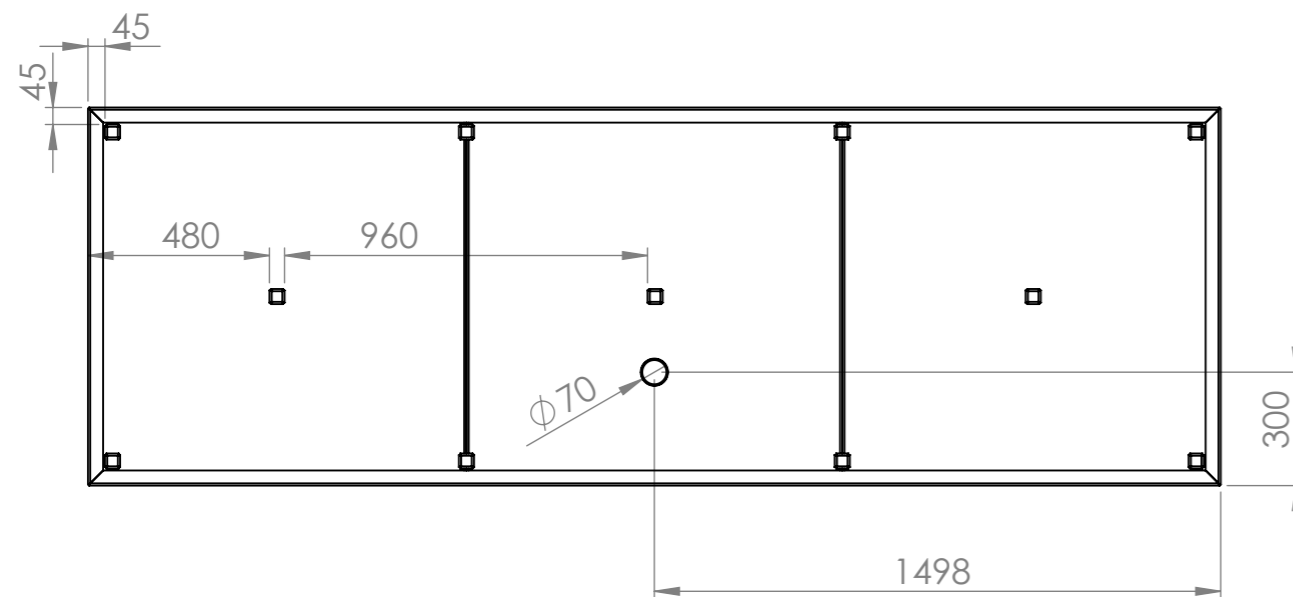

SECTION R-R

DETAIL A
SCALE 1 : 5

ITEM NO.	PART NUMBER	Thickness	DESCRIPTION	Default/QTY.
1	CB4 Base	3 mm	Corten	1
2	CB4 Cover	3 mm	Corten	1

DRAWN	Joris Koppens	DATE	10-10-2019
REVISION			

TITLE:
CB4 3000x1000x400

ADEZZ[®]
WE PRODUCE GARDEN PRODUCTS FOR PROFESSIONALS

Liessentstraat 4, 5405 AG Uden (NL).
t 0031 (0)413 - 27 41 68.
e info@adezz.com, i www.adezz.com

Drawing: **CB4 3000x1000x400** **A3**

Only use supplied rods to support the lid
(store these rods well, outside the water table)

Only open lid with three people

SECTION A-A

DRAWN	Joris Koppens	DATE	10-10-2019		TITLE:	CB4 3000x1000x400	
REVISION					Drawing:	CB4 3000x1000x400	A3
					Liessentstraat 4, 5405 AG Uden (NL). † 0031 (0)413 - 27 41 68. e info@adezz.com, i www.adezz.com		
Color:	-	Mass (kg):	238.66	SCALE:1:20	SHEET 2 OF 20		