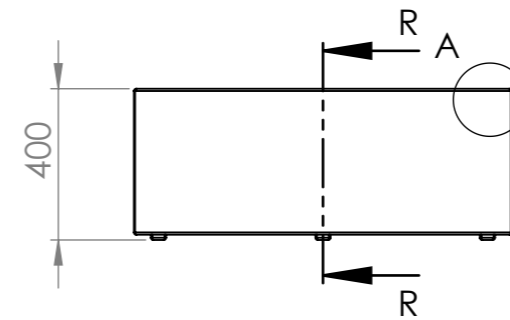

SECTION R-R

DETAIL A
SCALE 1 : 5

ITEM NO.	PART NUMBER	Thickness	DESCRIPTION	Default/QTY.
1	CB4 Base	3 mm	Corten	1
2	CB4 Cover	3 mm	Corten	1

DRAWN	Joris Koppens	DATE	10-10-2019
REVISION			

TITLE:
CB4 3000x1000x400

Only open lid with three people

SECTION A-A

DRAWN	Joris Koppens	DATE	10-10-2019		TITLE:	CB4 3000x1000x400	
REVISION					Drawing:	CB4 3000x1000x400	A3
					Liessentstraat 4, 5405 AG Uden (NL). † 0031 (0)413 - 27 41 68. e info@adezz.com, i www.adezz.com		
Color:	-	Mass (kg):	238.66	SCALE:1:20	SHEET 2 OF 20		