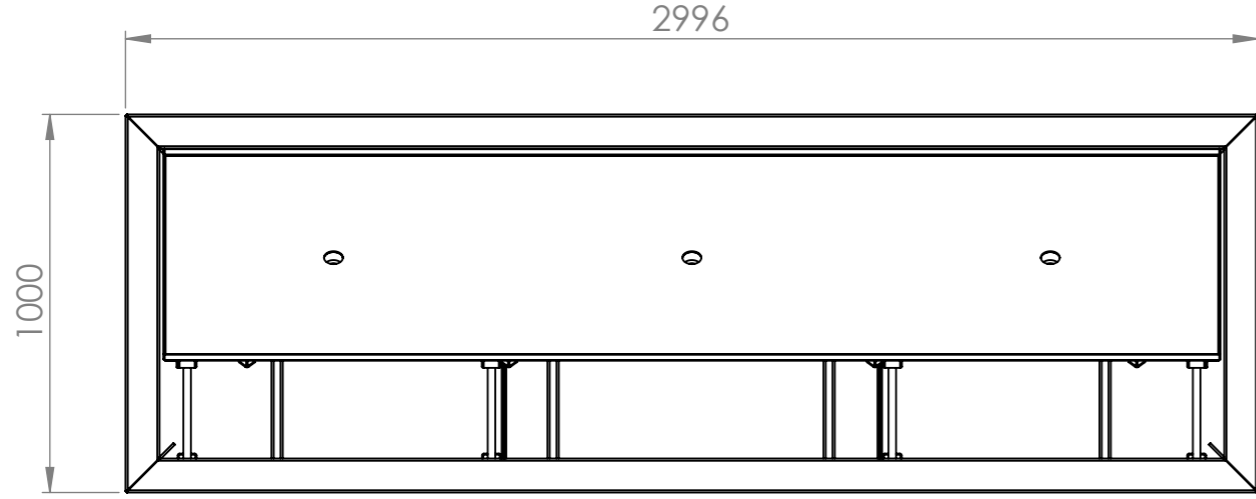

SECTION R-R

DETAIL A
SCALE 1 : 5

ITEM NO.	PART NUMBER	Thickness	DESCRIPTION	Default/QTY.
1	CB4 Base	3 mm	Corten	1
2	CB4 Cover	3 mm	Corten	1

DRAWN	Joris Koppens	DATE	10-10-2019
REVISION			

TITLE:
CB4 3000x1000x400

ADEZZ[®]
WE PRODUCE GARDEN PRODUCTS FOR PROFESSIONALS

Liessentstraat 4, 5405 AG Uden (NL).
t 0031 (0)413 - 27 41 68.
e info@adezz.com, i www.adezz.com

Drawing: **CB4 3000x1000x400** **A3**

Only use supplied rods to support the lid
(store these rods well, outside the water table)

Only open lid with three people

SECTION A-A

DRAWN	Joris Koppens	DATE	10-10-2019		TITLE:	CB4 3000x1000x400	
REVISION					Drawing:	CB4 3000x1000x400	A3
					Liessentstraat 4, 5405 AG Uden (NL). † 0031 (0)413 - 27 41 68. e info@adezz.com, i www.adezz.com		
Color:	-	Mass (kg):	238.66	SCALE:1:20	SHEET 2 OF 20		