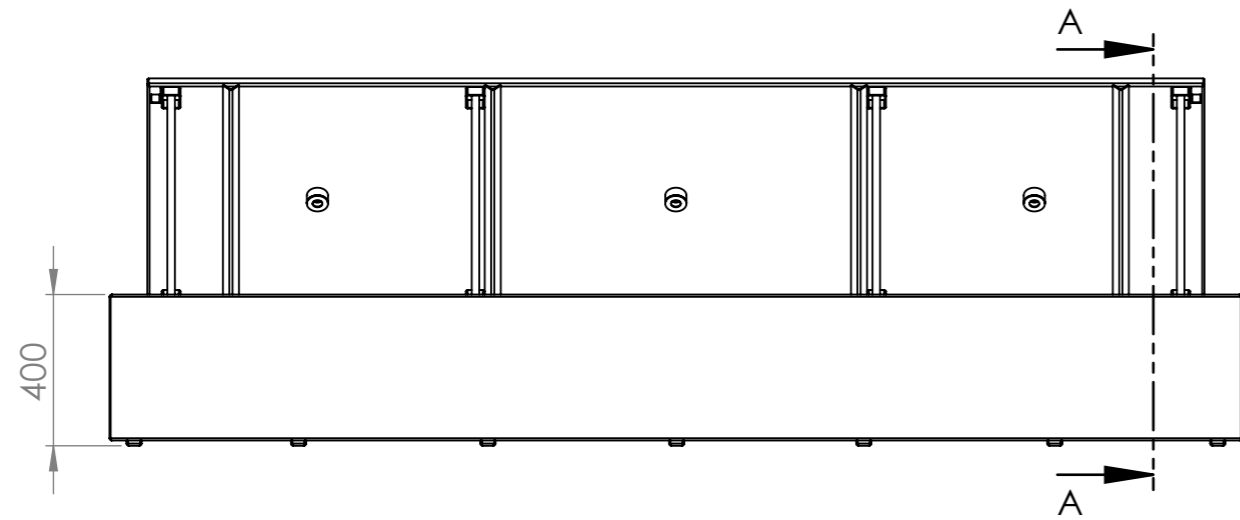

SECTION R-R

DETAIL A
SCALE 1 : 5

ITEM NO.	PART NUMBER	Thickness	DESCRIPTION	Default/QTY.
1	CB4 Base	3 mm	Corten	1
2	CB4 Cover	3 mm	Corten	1

DRAWN	Joris Koppens	DATE	10-10-2019
REVISION			

TITLE:
CB4 3000x1000x400

ADEZZ[®]
WE PRODUCE GARDEN PRODUCTS FOR PROFESSIONALS

Liessentstraat 4, 5405 AG Uden (NL).
t 0031 (0)413 - 27 41 68.
e info@adezz.com, i www.adezz.com

Drawing: **CB4 3000x1000x400** **A3**

Only use supplied rods to support the lid
(store these rods well, outside the water table)

Only open lid with three people

SECTION A-A

DRAWN	Joris Koppens	DATE	10-10-2019		TITLE:	CB4 3000x1000x400	
REVISION					Drawing:	CB4 3000x1000x400	A3
					Liessentstraat 4, 5405 AG Uden (NL). † 0031 (0)413 - 27 41 68. e info@adezz.com, i www.adezz.com		
Color:	-	Mass (kg):	238.66	SCALE:1:20	SHEET 2 OF 20		