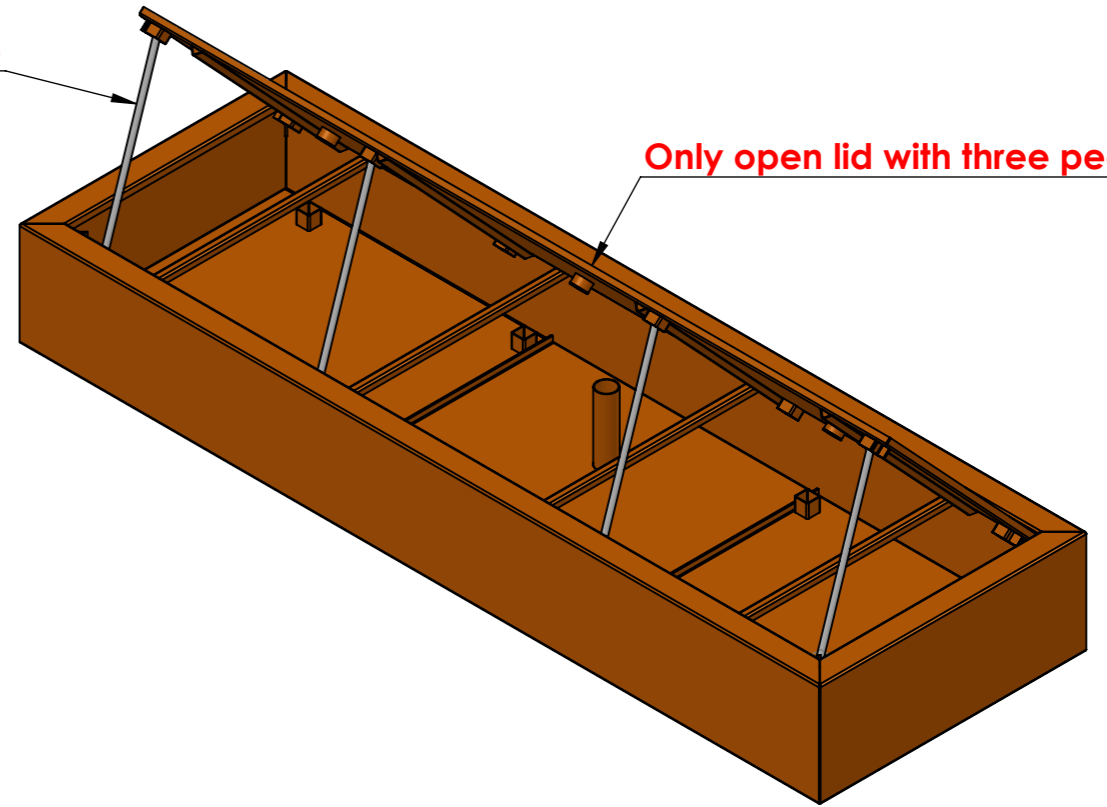

SECTION R-R

DETAIL A
SCALE 1 : 5

ITEM NO.	PART NUMBER	Thickness	DESCRIPTION	Default/QTY.
1	CB4 Base	3 mm	Corten	1
2	CB4 Cover	3 mm	Corten	1

DRAWN	Joris Koppens	DATE	10-10-2019
REVISION			

TITLE:
CB4 3000x1000x400

ADEZZ[®]
WE PRODUCE GARDEN PRODUCTS FOR PROFESSIONALS

Liessentstraat 4, 5405 AG Uden (NL).
t 0031 (0)413 - 27 41 68.
e info@adezz.com, i www.adezz.com

Drawing: **CB4 3000x1000x400** **A3**

Only use supplied rods to support the lid
(store these rods well, outside the water table)

Only open lid with three people

SECTION A-A

DRAWN	Joris Koppens	DATE	10-10-2019		TITLE:	CB4 3000x1000x400	
REVISION					Drawing:	CB4 3000x1000x400	A3
					Liessentstraat 4, 5405 AG Uden (NL). † 0031 (0)413 - 27 41 68. e info@adezz.com, i www.adezz.com		
Color:	-	Mass (kg):	238.66	SCALE:1:20	SHEET 2 OF 20		