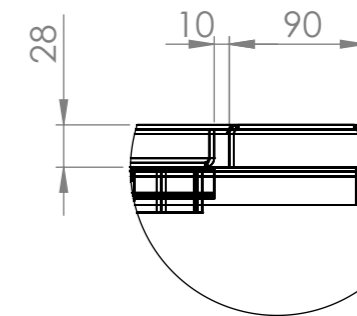

SECTION R-R

DETAIL A
SCALE 1 : 5

ITEM NO.	PART NUMBER	Thickness	DESCRIPTION	Default/QTY.
1	CB4 Base	3 mm	Corten	1
2	CB4 Cover	3 mm	Corten	1

DRAWN	Joris Koppens	DATE	10-10-2019
REVISION			

TITLE:
CB4 3000x1000x400

ADEZZ[®]
WE PRODUCE GARDEN PRODUCTS FOR PROFESSIONALS

Liessentstraat 4, 5405 AG Uden (NL).
t 0031 (0)413 - 27 41 68.
e info@adezz.com, i www.adezz.com

Drawing: **CB4 3000x1000x400** **A3**

Only use supplied rods to support the lid
(store these rods well, outside the water table)

Only open lid with three people

SECTION A-A

DRAWN	Joris Koppens	DATE	10-10-2019		TITLE:	CB4 3000x1000x400	
REVISION					Drawing:	CB4 3000x1000x400	A3
					Liessentstraat 4, 5405 AG Uden (NL). † 0031 (0)413 - 27 41 68. e info@adezz.com, i www.adezz.com		
Color:	-	Mass (kg):	238.66	SCALE:1:20	SHEET 2 OF 20		