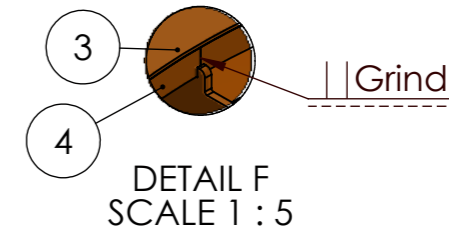

Drawing:	CBB1	A3
----------	------	----

Weld waterproof  
Grind

Must be level  
after assembling

DETAIL E  
SCALE 1 : 2

All welds waterproof

These planes  
must be paralel

DETAIL G  
SCALE 1 : 5

DETAIL F  
SCALE 1 : 5

ITEM NO.	PART NUMBER	THICKNESS	DESCRIPTION	QTY.
1	STD Bocca BOC_1			1
2	CBB1 Bottom	3mm	Corten	1
3	CBB1 Ring Boqua	3mm	Corten	1
4	CBB1 Ring 1.1 Boqua	3mm	Corten	2
5	CBB1 Pipe	Ø70x3mm	Corten	1
6	CBB1 Strip	6mm	Corten	4
7	CBB1 Foot	10mm	Corten	5