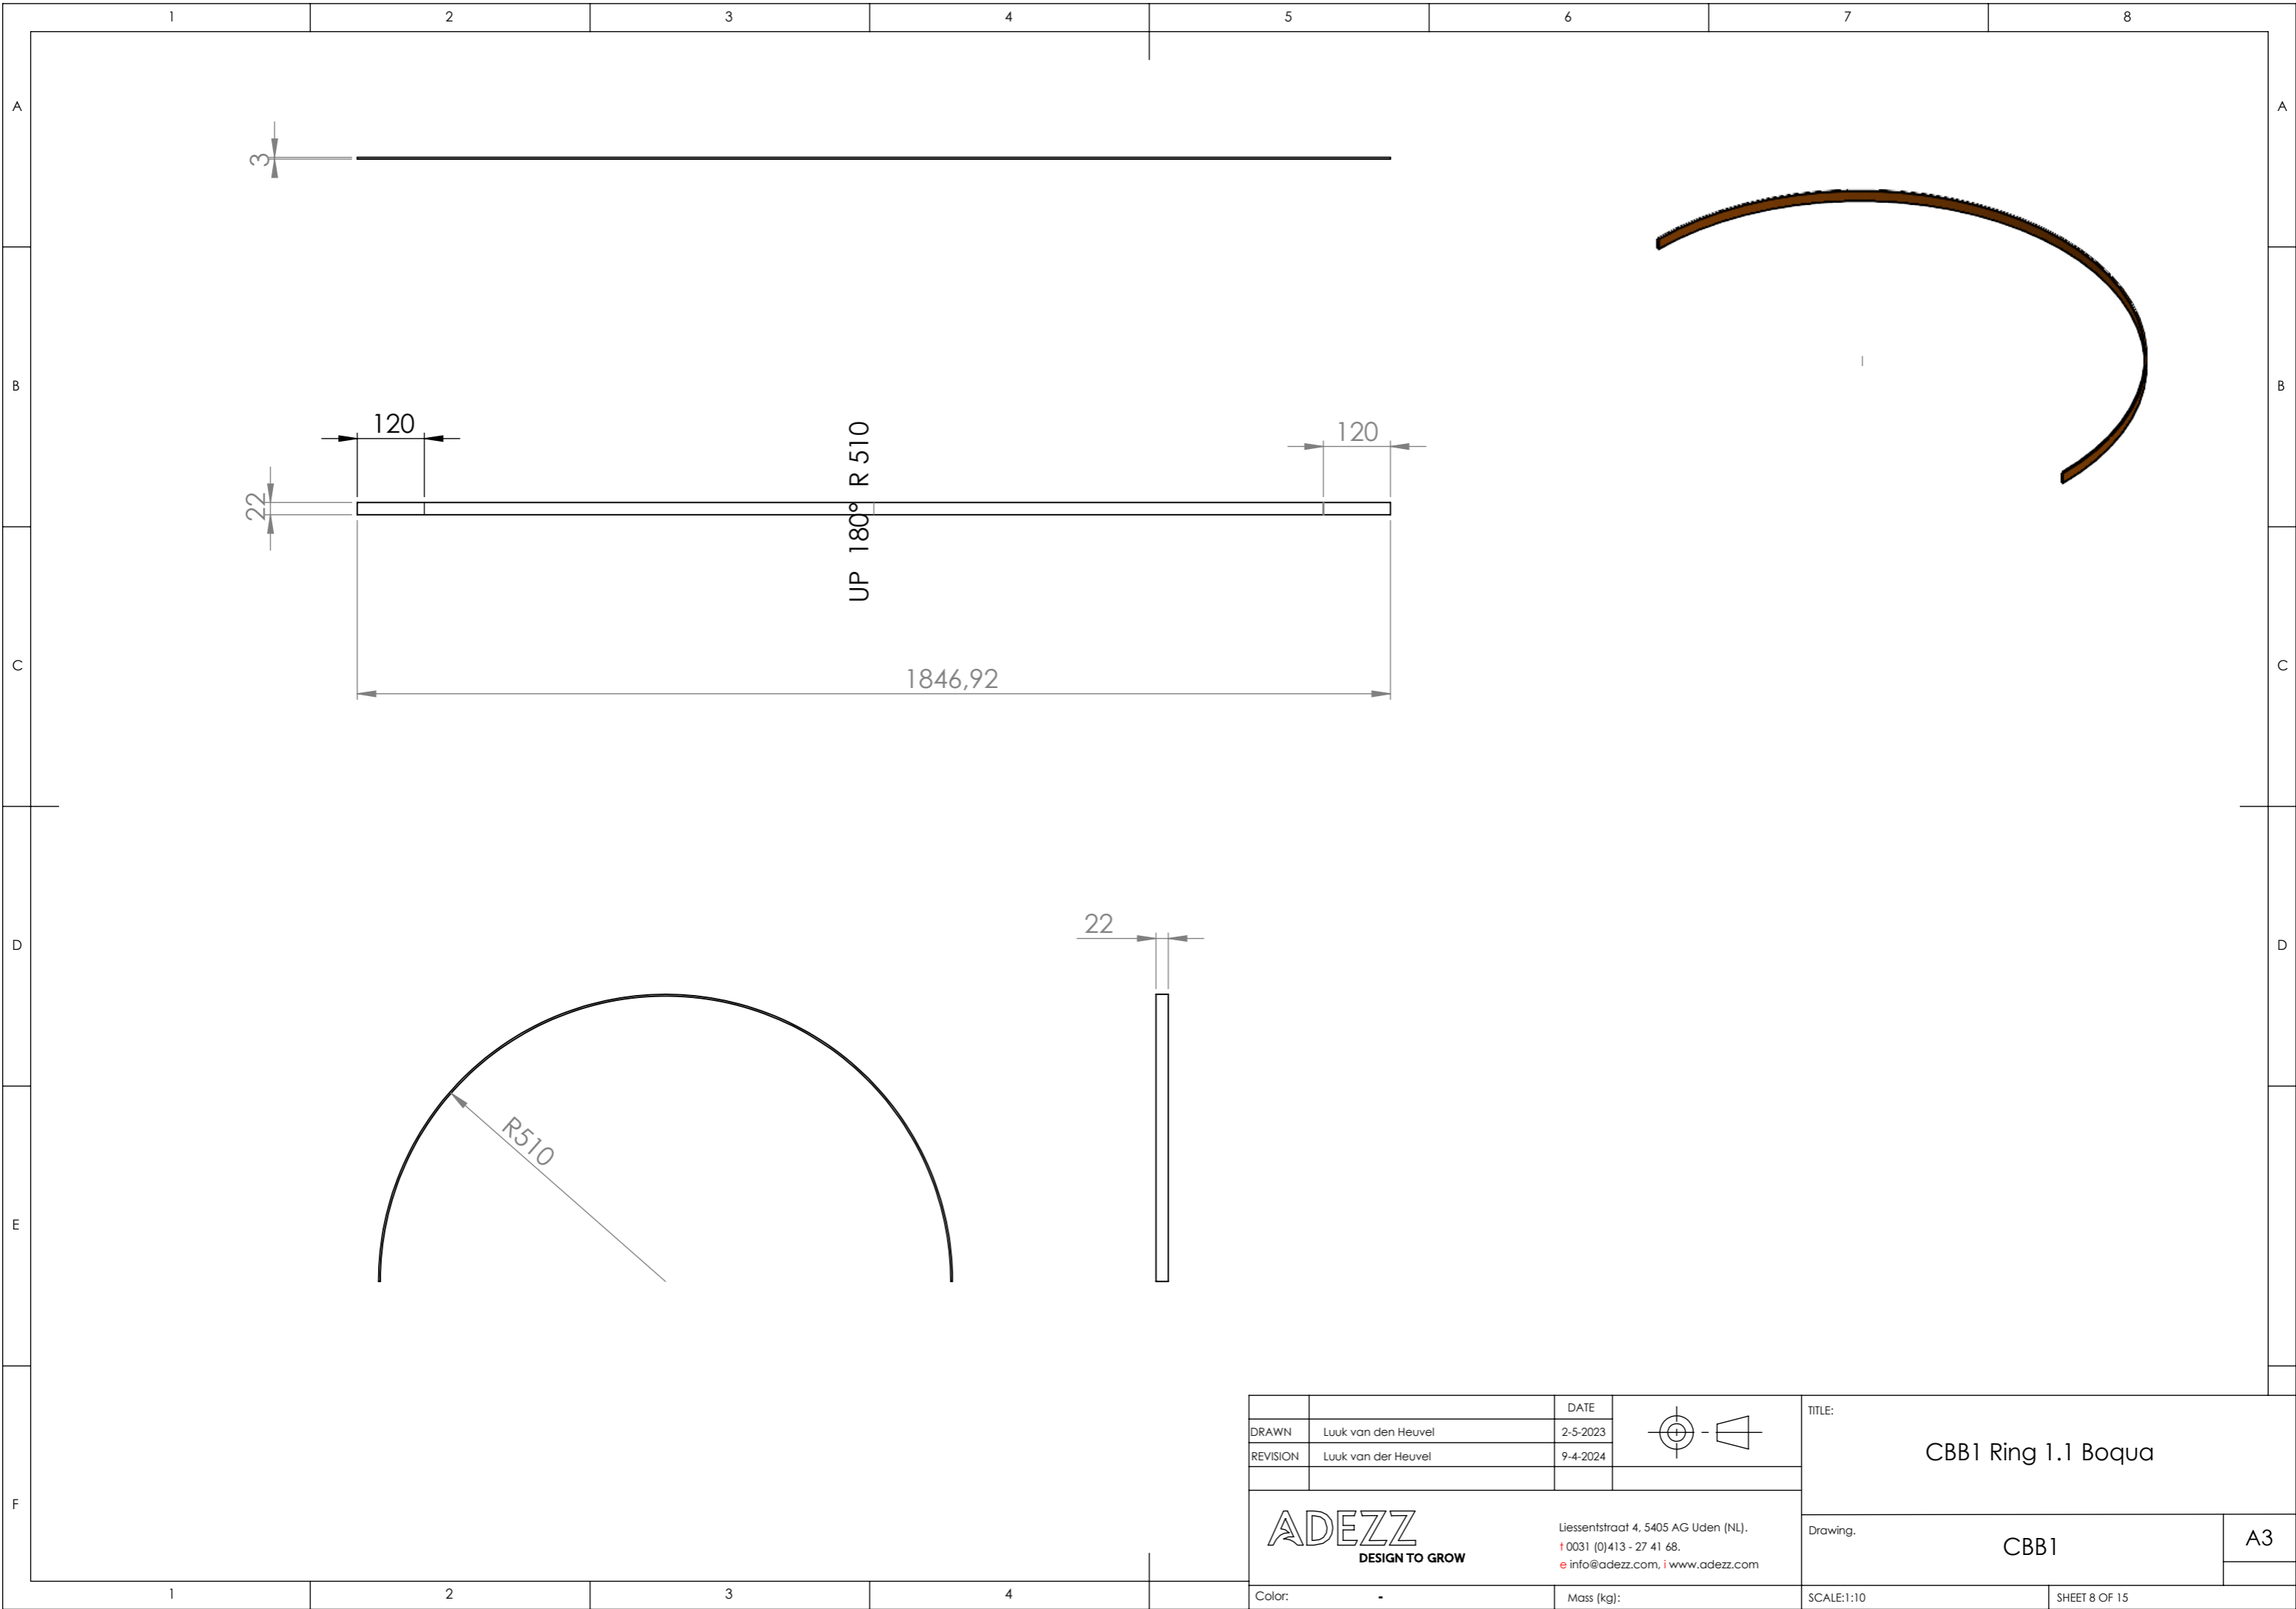

DATE	
DRAWN	Luuk van den Heuvel	2-5-2023	
REVISION	Luuk van der Heuvel	9-4-2024	

TITLE: CBB1 Ring 1.1 Boqua

ADEZZ
DESIGN TO GROW

Liessentstraat 4, 5405 AG Uden (NL).
† 0031 (0)413 - 27 41 68.
e info@adezz.com, i www.adezz.com

Drawing: CBB1 A3