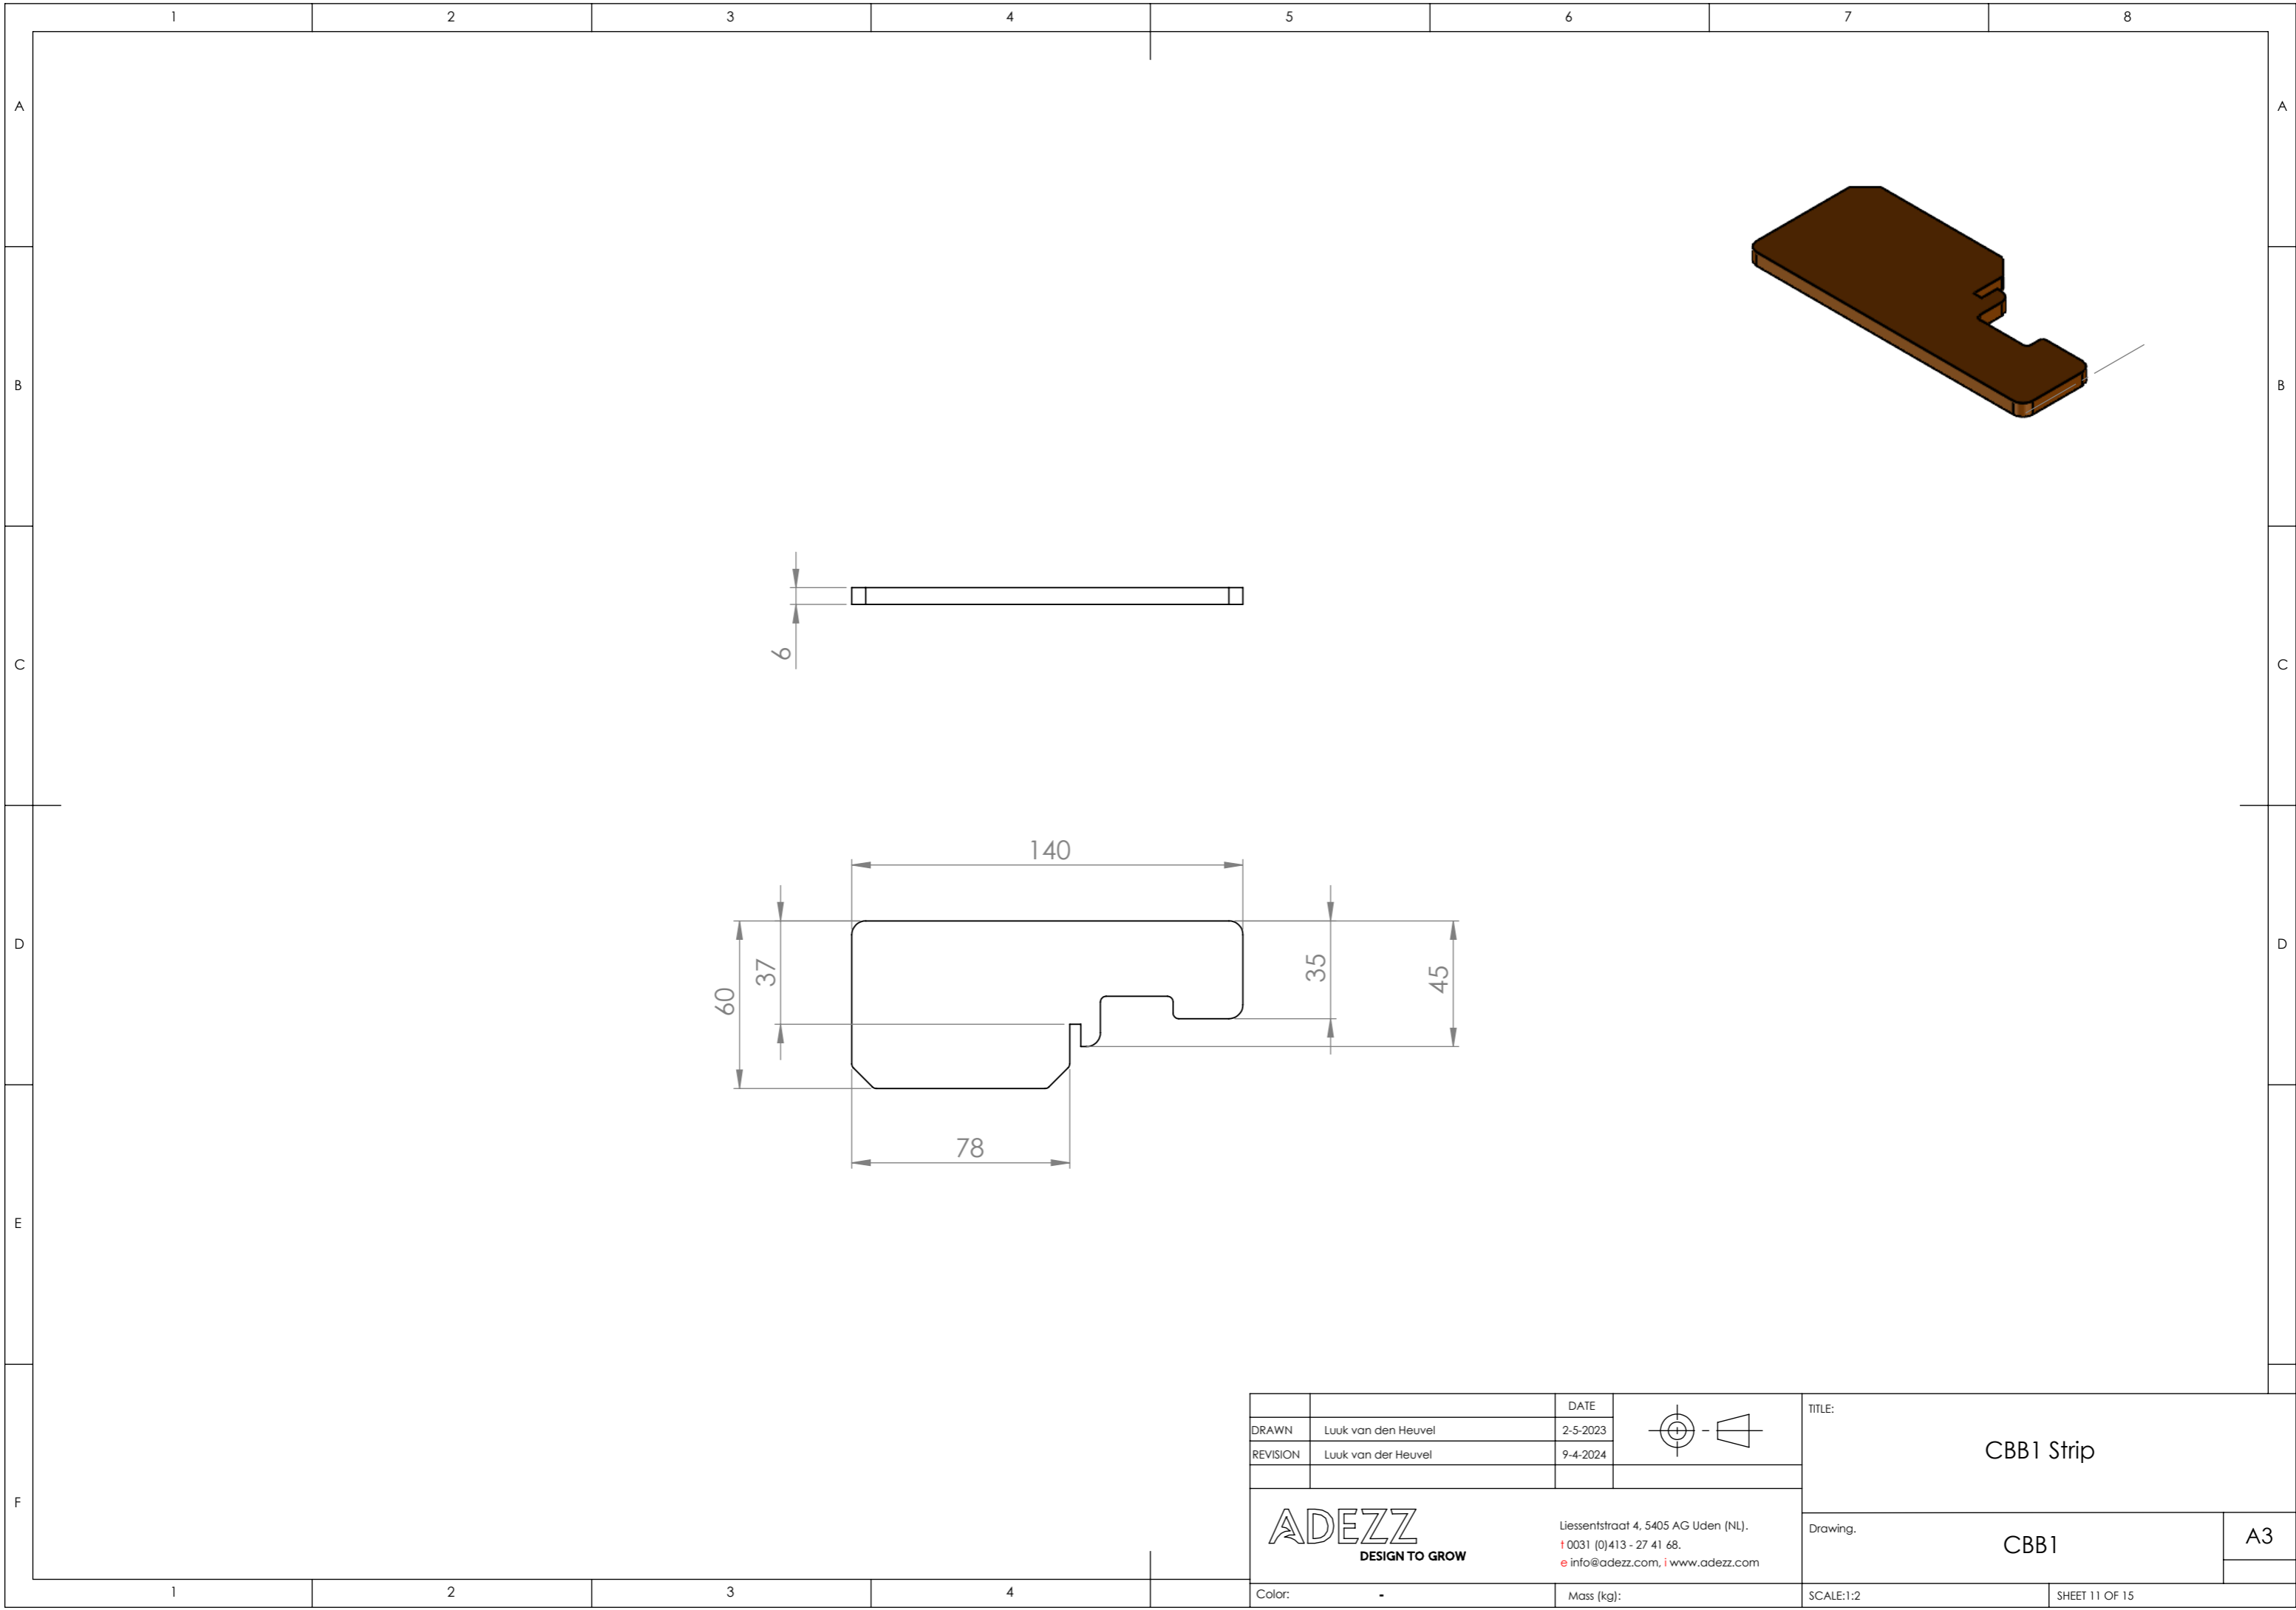

DATE		TITLE:
DRAWN	Luuk van den Heuvel	2-5-2023		
REVISION	Luuk van der Heuvel	9-4-2024		

CBB1 Strip

ADEZZ
DESIGN TO GROW

Liessentstraat 4, 5405 AG Uden (NL).
† 0031 (0)413 - 27 41 68.
e info@adezz.com, i www.adezz.com

Drawing: CBB1 A3

Color: -	Mass (kg):	SCALE:1:2	SHEET 11 OF 15