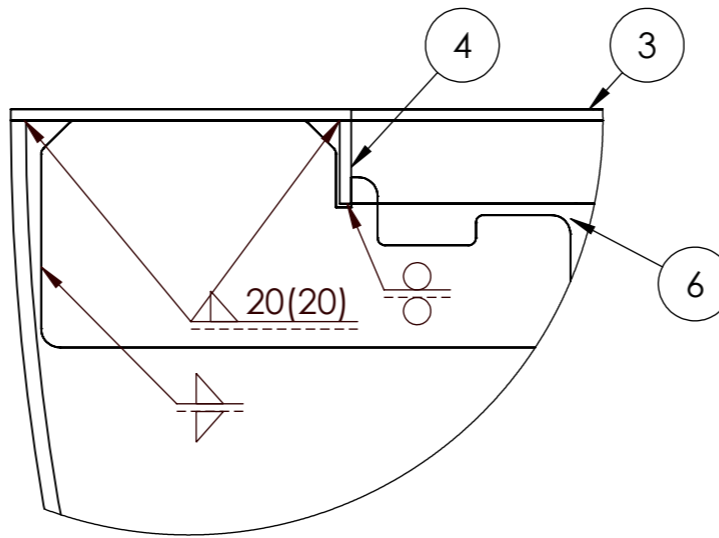

		DATE
DRAWN	Luuk van den Heuvel	2-5-2023
REVISION	Luuk van der Heuvel	9-4-2024

TITLE:	CBB1	
--------	------	--

**ADEZZ**  
DESIGN TO GROW

Liessentstraat 4, 5405 AG Uden (NL).  
t 0031 (0)413 - 27 41 68.  
e info@adezz.com, i www.adezz.com

Drawing:	CBB1	A3
----------	------	----

Weld waterproof  
Grind

Must be level  
after assembling

DETAIL E  
SCALE 1 : 2

All welds waterproof

These planes  
must be paralel

DETAIL G  
SCALE 1 : 5

DETAIL F  
SCALE 1 : 5