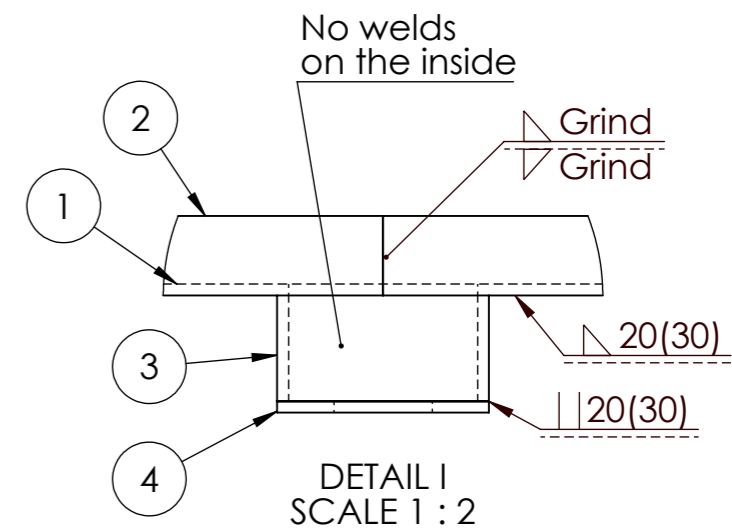

DETAIL I  
SCALE 1 : 2

ITEM NO.	PART NUMBER	THICKNESS	DESCRIPTION	QTY.
1	CBB1 Cover	3mm	Corten	1
2	CBB1 Ring 2 Boqua	3mm	Corten	2
3	CBB1 Pipe 1.1 Cover	Ø50x3mm	Corten	1
4	CBB1 Ring top	3mm	Corten	1

		DATE	
DRAWN	Luuk van den Heuvel	2-5-2023	
REVISION	Luuk van der Heuvel	9-4-2024	

TITLE: CBB1 Cover

**ADEZZ**  
DESIGN TO GROW

Liessentstraat 4, 5405 AG Uden (NL).  
 † 0031 (0)413 - 27 41 68.  
 e info@adezz.com, i www.adezz.com

Drawing: CBB1

A3

make a hole Ø600mm

Standard Bocca BOC1

519,62