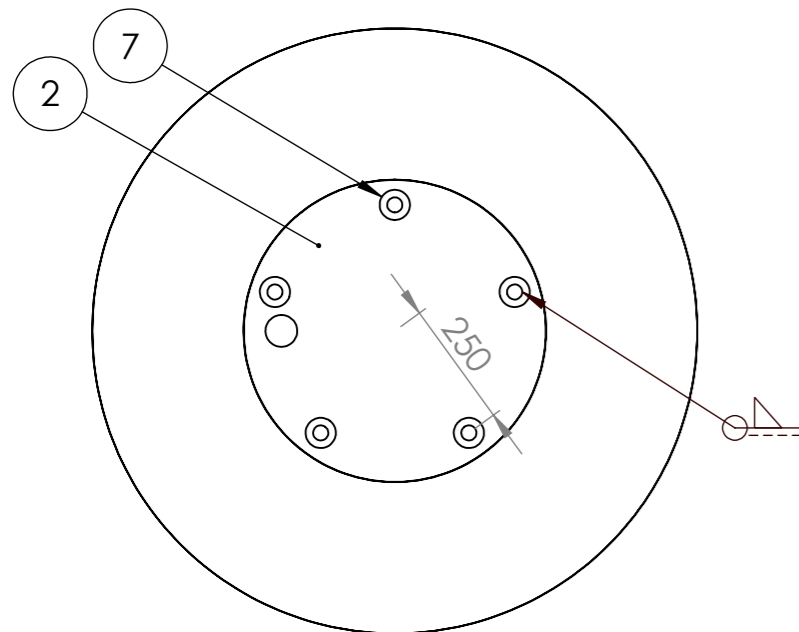

Drawing:	CBB1	A3
----------	------	----

Weld waterproof  
Grind

Must be level  
after assembling

DETAIL E  
SCALE 1 : 2

All welds waterproof

These planes  
must be paralel

DETAIL G  
SCALE 1 : 5

DETAIL F  
SCALE 1 : 5

ITEM NO.	PART NUMBER	THICKNESS	DESCRIPTION	QTY.
1	STD Bocca BOC_1			1
2	CBB1 Bottom	3mm	Corten	1
3	CBB1 Ring Boqua	3mm	Corten	1
4	CBB1 Ring 1.1 Boqua	3mm	Corten	2
5	CBB1 Pipe	Ø70x3mm	Corten	1
6	CBB1 Strip	6mm	Corten	4
7	CBB1 Foot	10mm	Corten	5