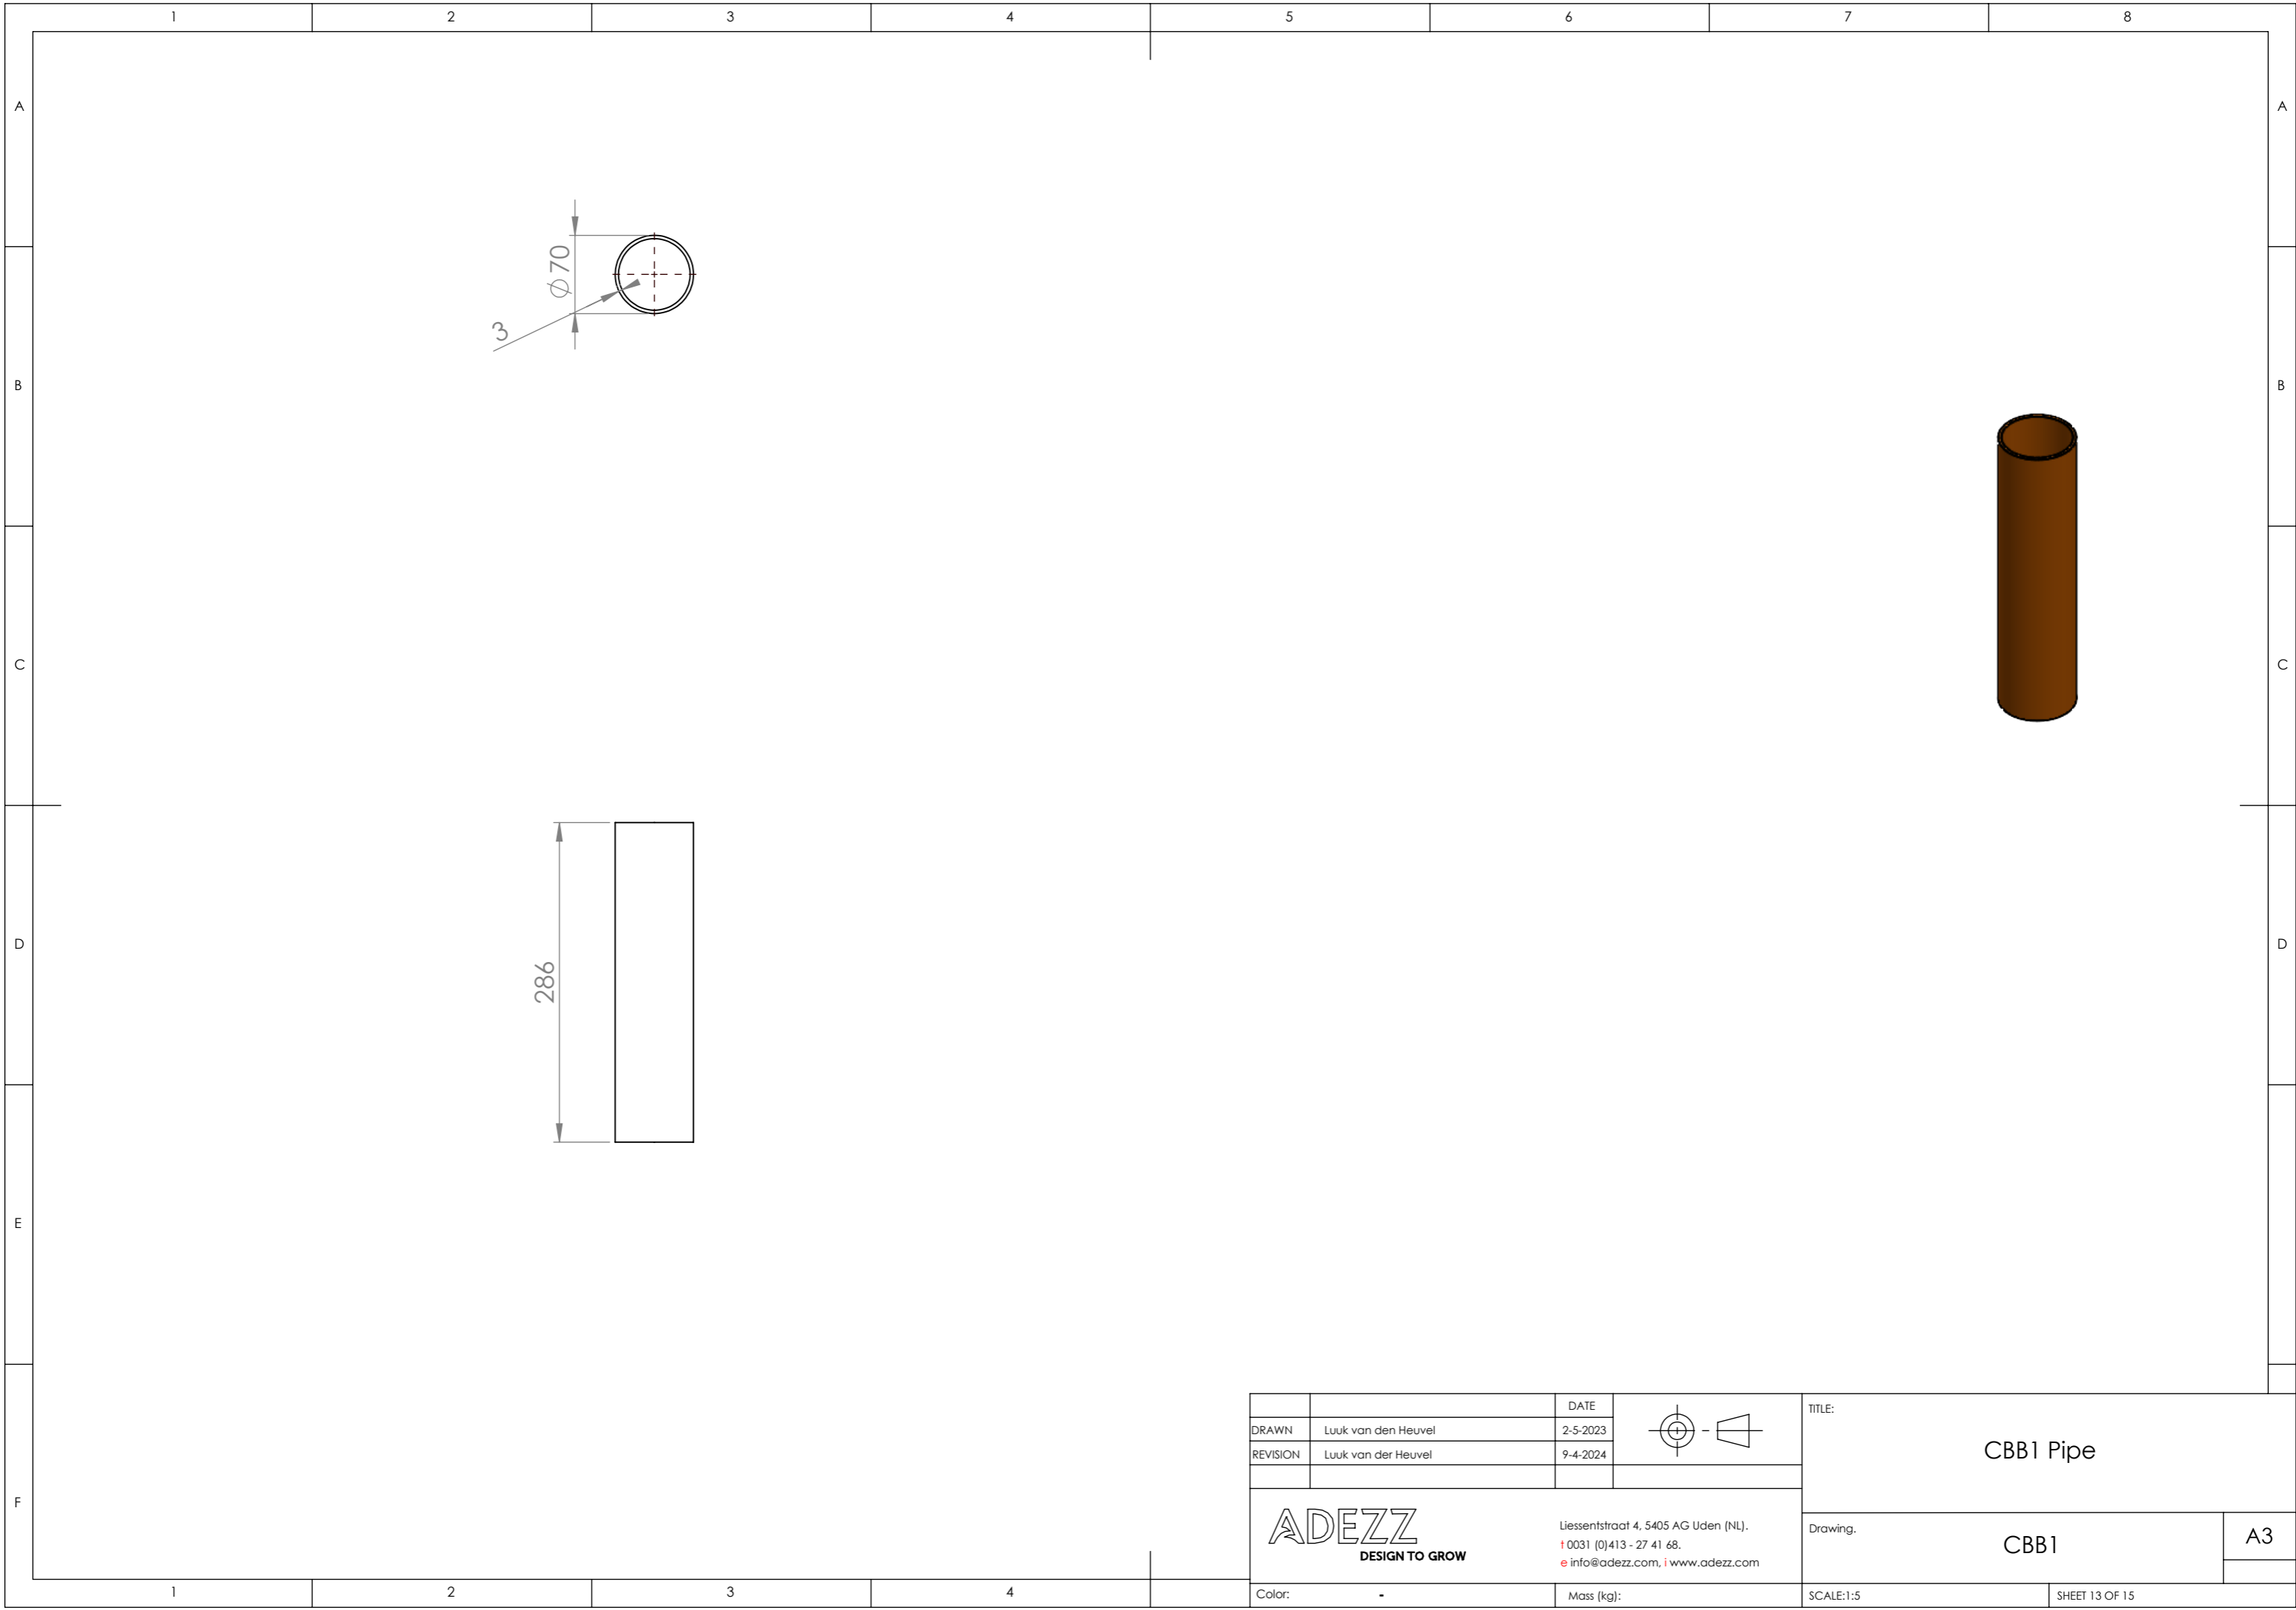

DATE
DRAWN	Luuk van den Heuvel	2-5-2023
REVISION	Luuk van der Heuvel	9-4-2024

TITLE:	CBB1 Pipe	

ADEZZ
DESIGN TO GROW

Liessentstraat 4, 5405 AG Uden (NL).
† 0031 (0)413 - 27 41 68.
e info@adezz.com, i www.adezz.com

Drawing:	CBB1	A3

Color:	-	Mass (kg):		SCALE:1:5	SHEET 13 OF 15