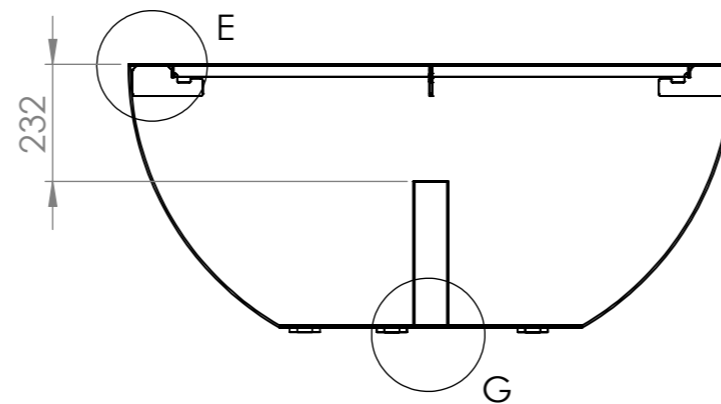

Color:	-	Mass (kg):	<b>99.45</b>	SCALE:1:15	SHEET 1 OF 15
--------	---	------------	--------------	------------	---------------

SECTION D-D

ITEM NO.	PART NUMBER	THICKNESS	DESCRIPTION	QTY.
1	CBB1 Base			1
2	CBB1 Cover			1

Drawing:	CBB1	A3
----------	------	----

Weld waterproof  
Grind

Must be level  
after assembling

DETAIL E  
SCALE 1 : 2

All welds waterproof

These planes  
must be paralel

DETAIL G  
SCALE 1 : 5

DETAIL F  
SCALE 1 : 5

ITEM NO.	PART NUMBER	THICKNESS	DESCRIPTION	QTY.
1	STD Bocca BOC_1			1
2	CBB1 Bottom	3mm	Corten	1
3	CBB1 Ring Boqua	3mm	Corten	1
4	CBB1 Ring 1.1 Boqua	3mm	Corten	2
5	CBB1 Pipe	Ø70x3mm	Corten	1
6	CBB1 Strip	6mm	Corten	4
7	CBB1 Foot	10mm	Corten	5