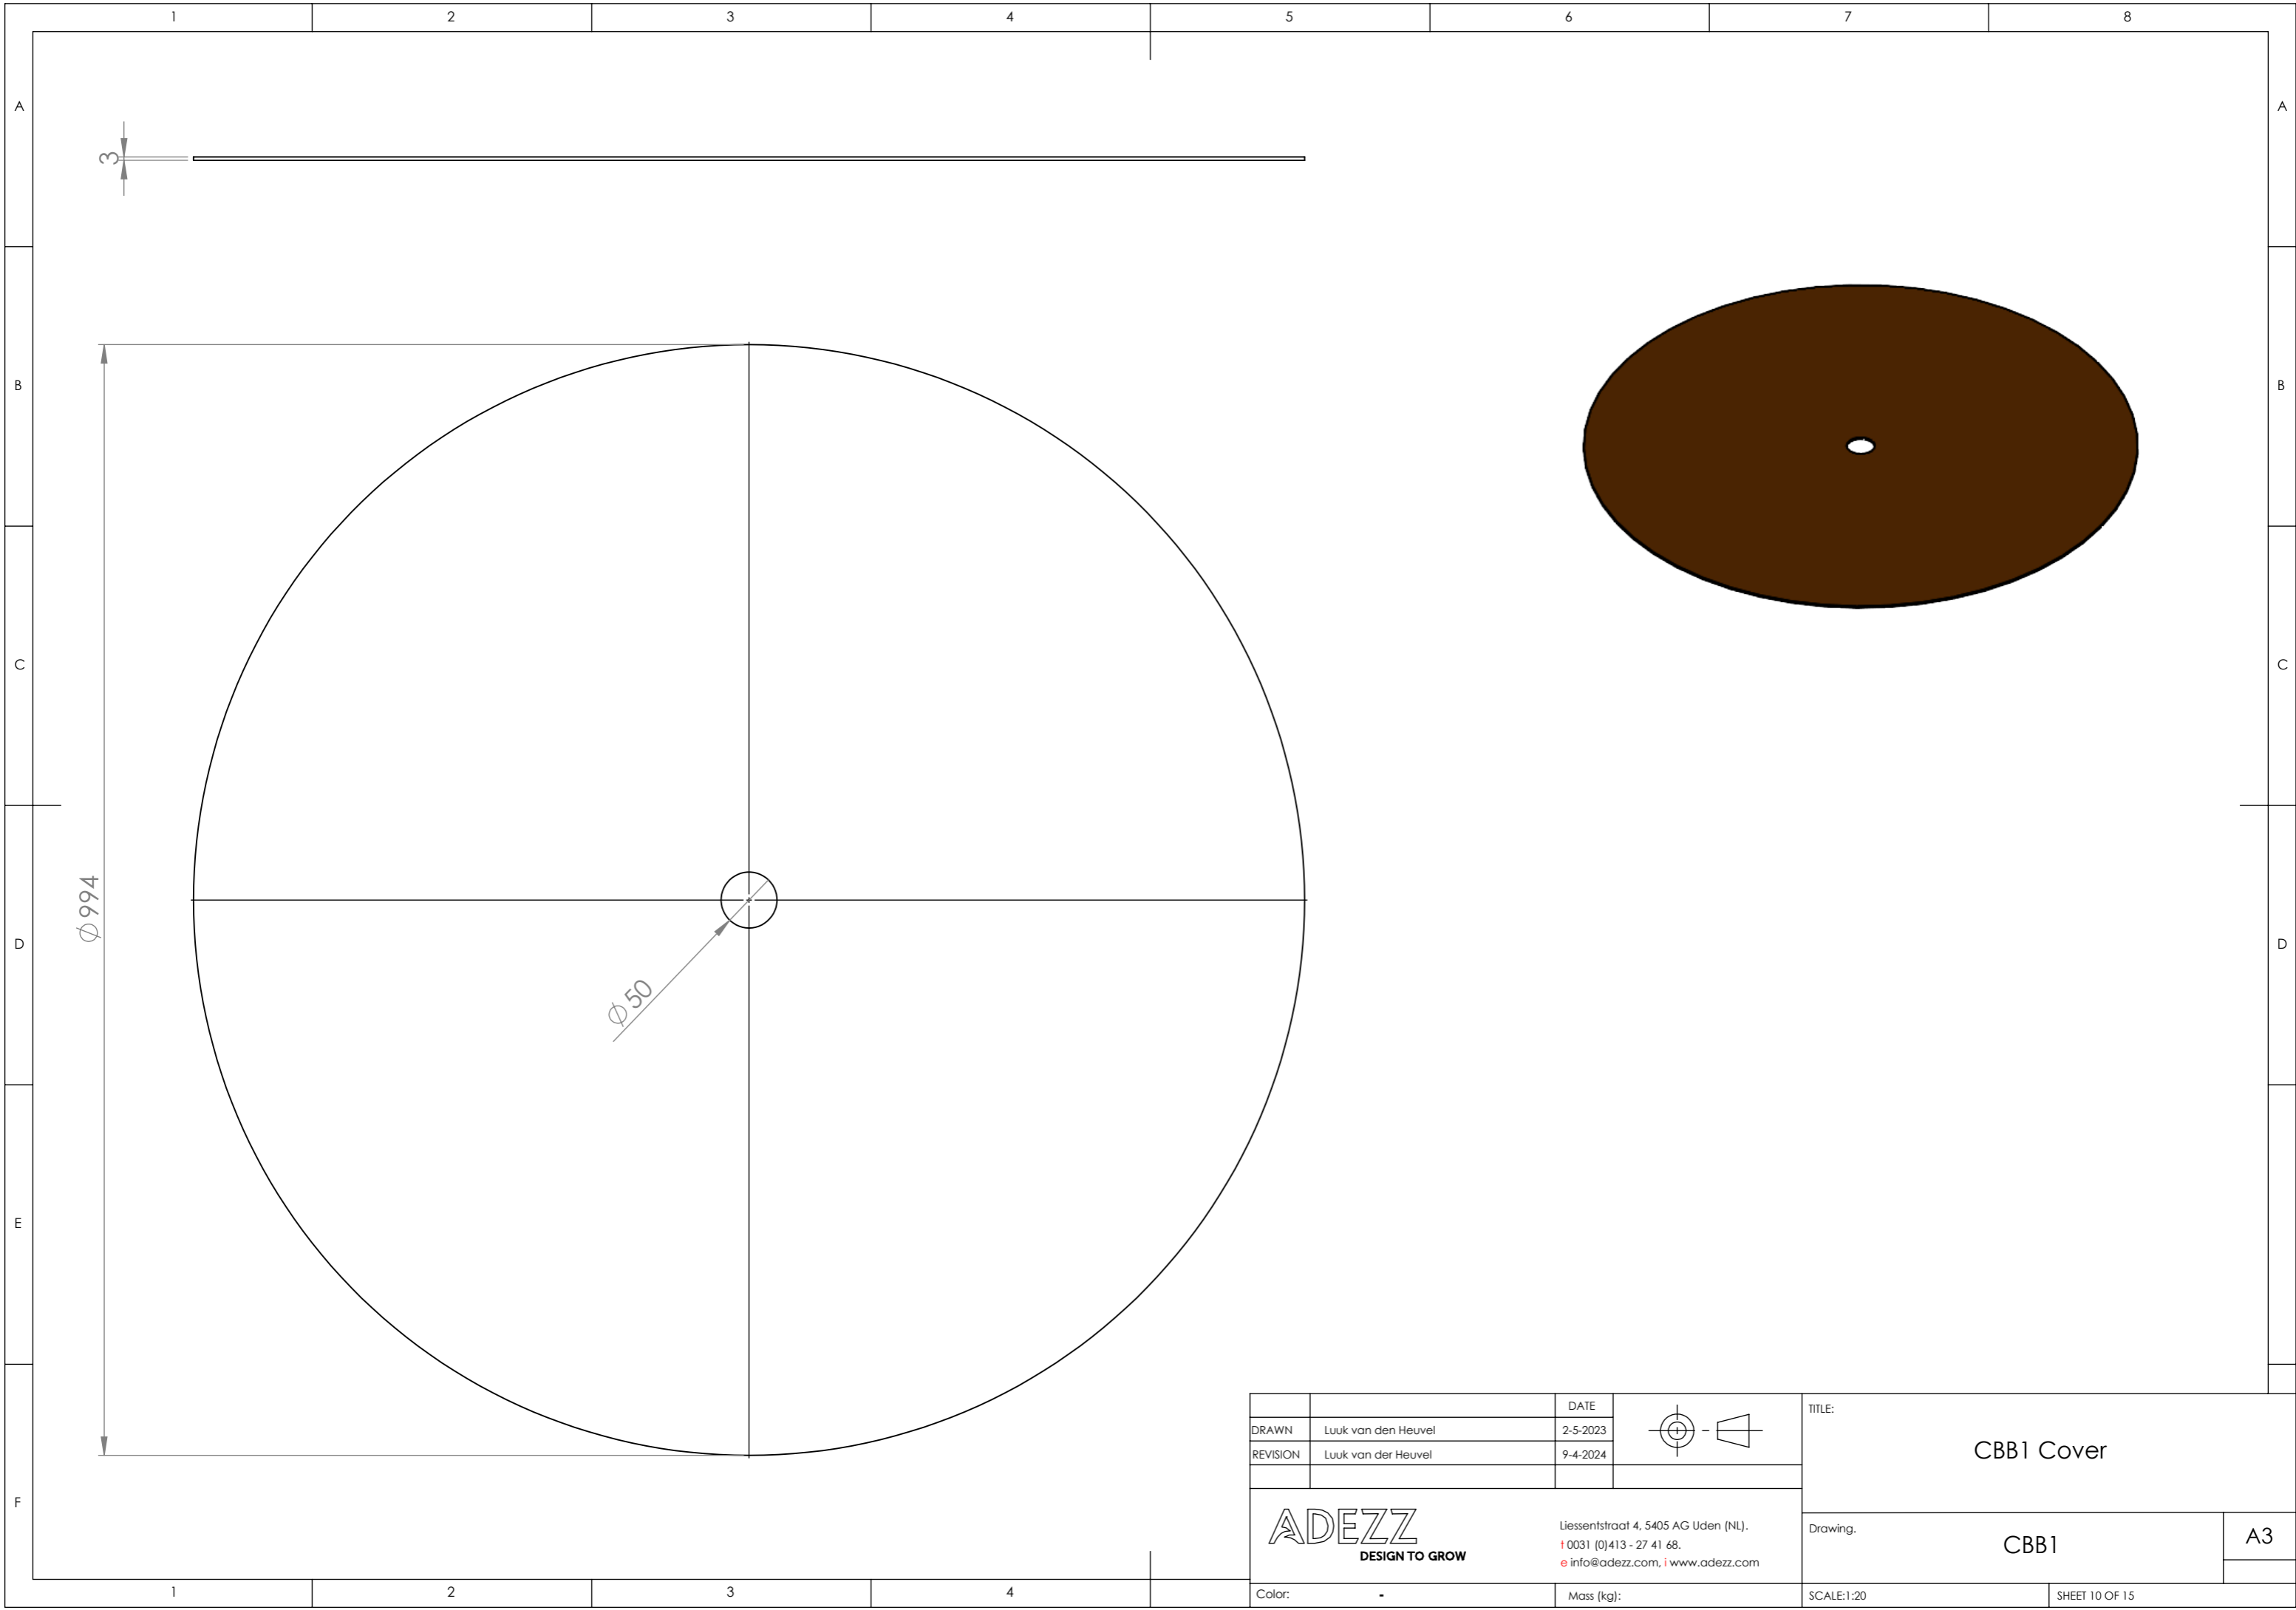

DATE	
DRAWN	Luuk van den Heuvel	2-5-2023	
REVISION	Luuk van der Heuvel	9-4-2024	

TITLE:	CBB1 Cover	

ADEZZ
DESIGN TO GROW
Liessentstraat 4, 5405 AG Uden (NL).
† 0031 (0)413 - 27 41 68.
e info@adezz.com, i www.adezz.com

Drawing:	CBB1	A3

Color:	-	Mass (kg):		SCALE:1:20	SHEET 10 OF 15