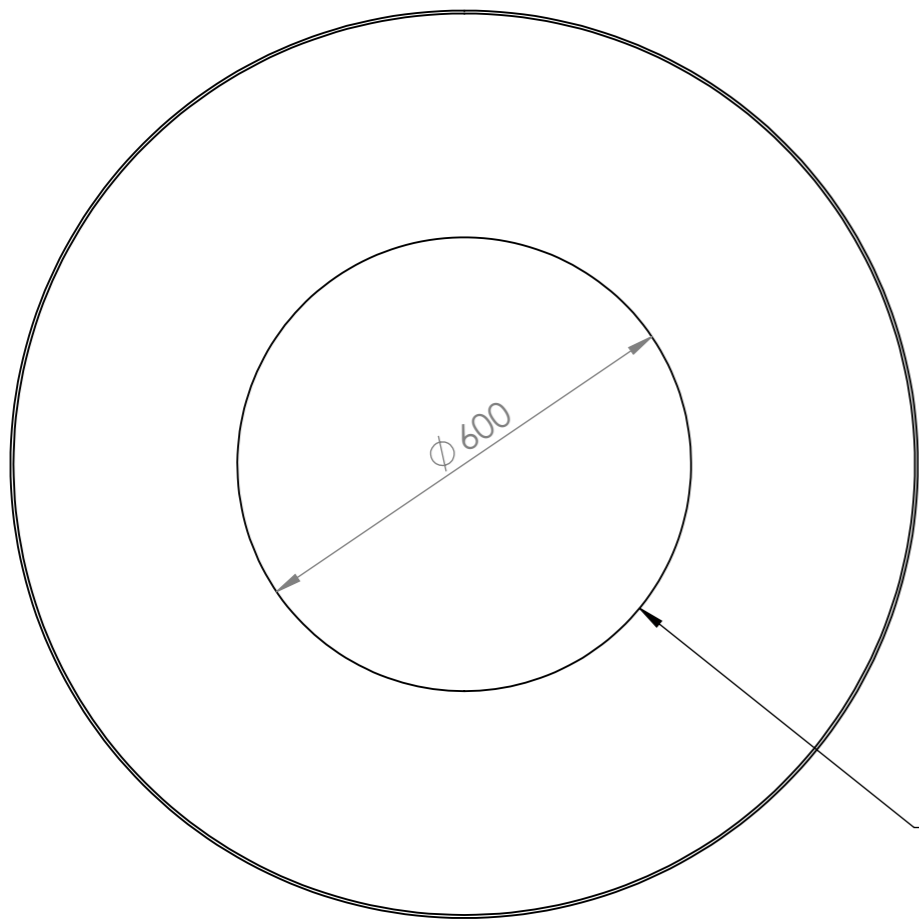

make a hole Ø600mm