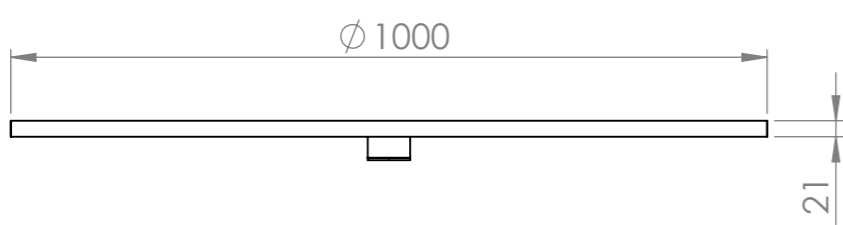

10(20)

DETAIL I
SCALE 1 : 2

ITEM NO.	PART NUMBER	THICKNESS	DESCRIPTION	QTY.
1	CBB1 Cover	3mm	Corten	1
2	CBB1 Ring 2 Boqua	3mm	Corten	2
3	CBB1 Pipe 1.1 Cover	Ø50x3mm	Corten	1
4	CBB1 Ring top	3mm	Corten	1

		DATE	
DRAWN	Luuk van den Heuvel	2-5-2023	
REVISION	Luuk van der Heuvel	9-4-2024	

TITLE: CBB1 Cover

ADEZZ
DESIGN TO GROW

Liessentstraat 4, 5405 AG Uden (NL).
† 0031 (0)413 - 27 41 68.
e info@adezz.com, i www.adezz.com

Drawing: CBB1

A3