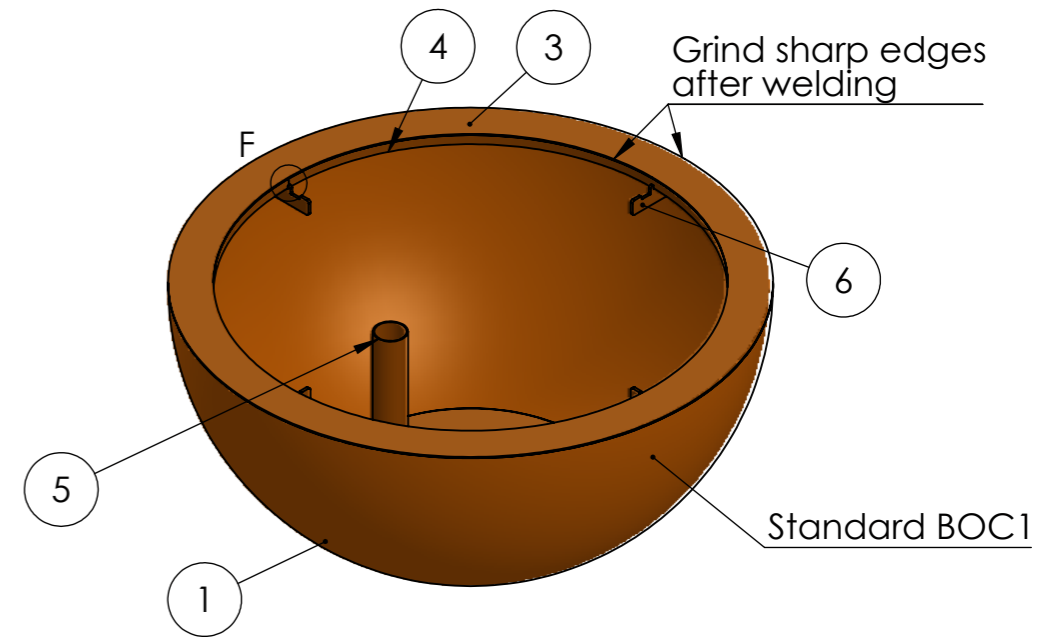

Drawing:	CBB1	A3
----------	------	----

Weld waterproof  
Grind

Must be level  
after assembling

DETAIL E  
SCALE 1 : 2

All welds waterproof

These planes  
must be paralel

DETAIL G  
SCALE 1 : 5

DETAIL F  
SCALE 1 : 5

ITEM NO.	PART NUMBER	THICKNESS	DESCRIPTION	QTY.
1	STD Bocca BOC_1			1
2	CBB1 Bottom	3mm	Corten	1
3	CBB1 Ring Boqua	3mm	Corten	1
4	CBB1 Ring 1.1 Boqua	3mm	Corten	2
5	CBB1 Pipe	Ø70x3mm	Corten	1
6	CBB1 Strip	6mm	Corten	4
7	CBB1 Foot	10mm	Corten	5