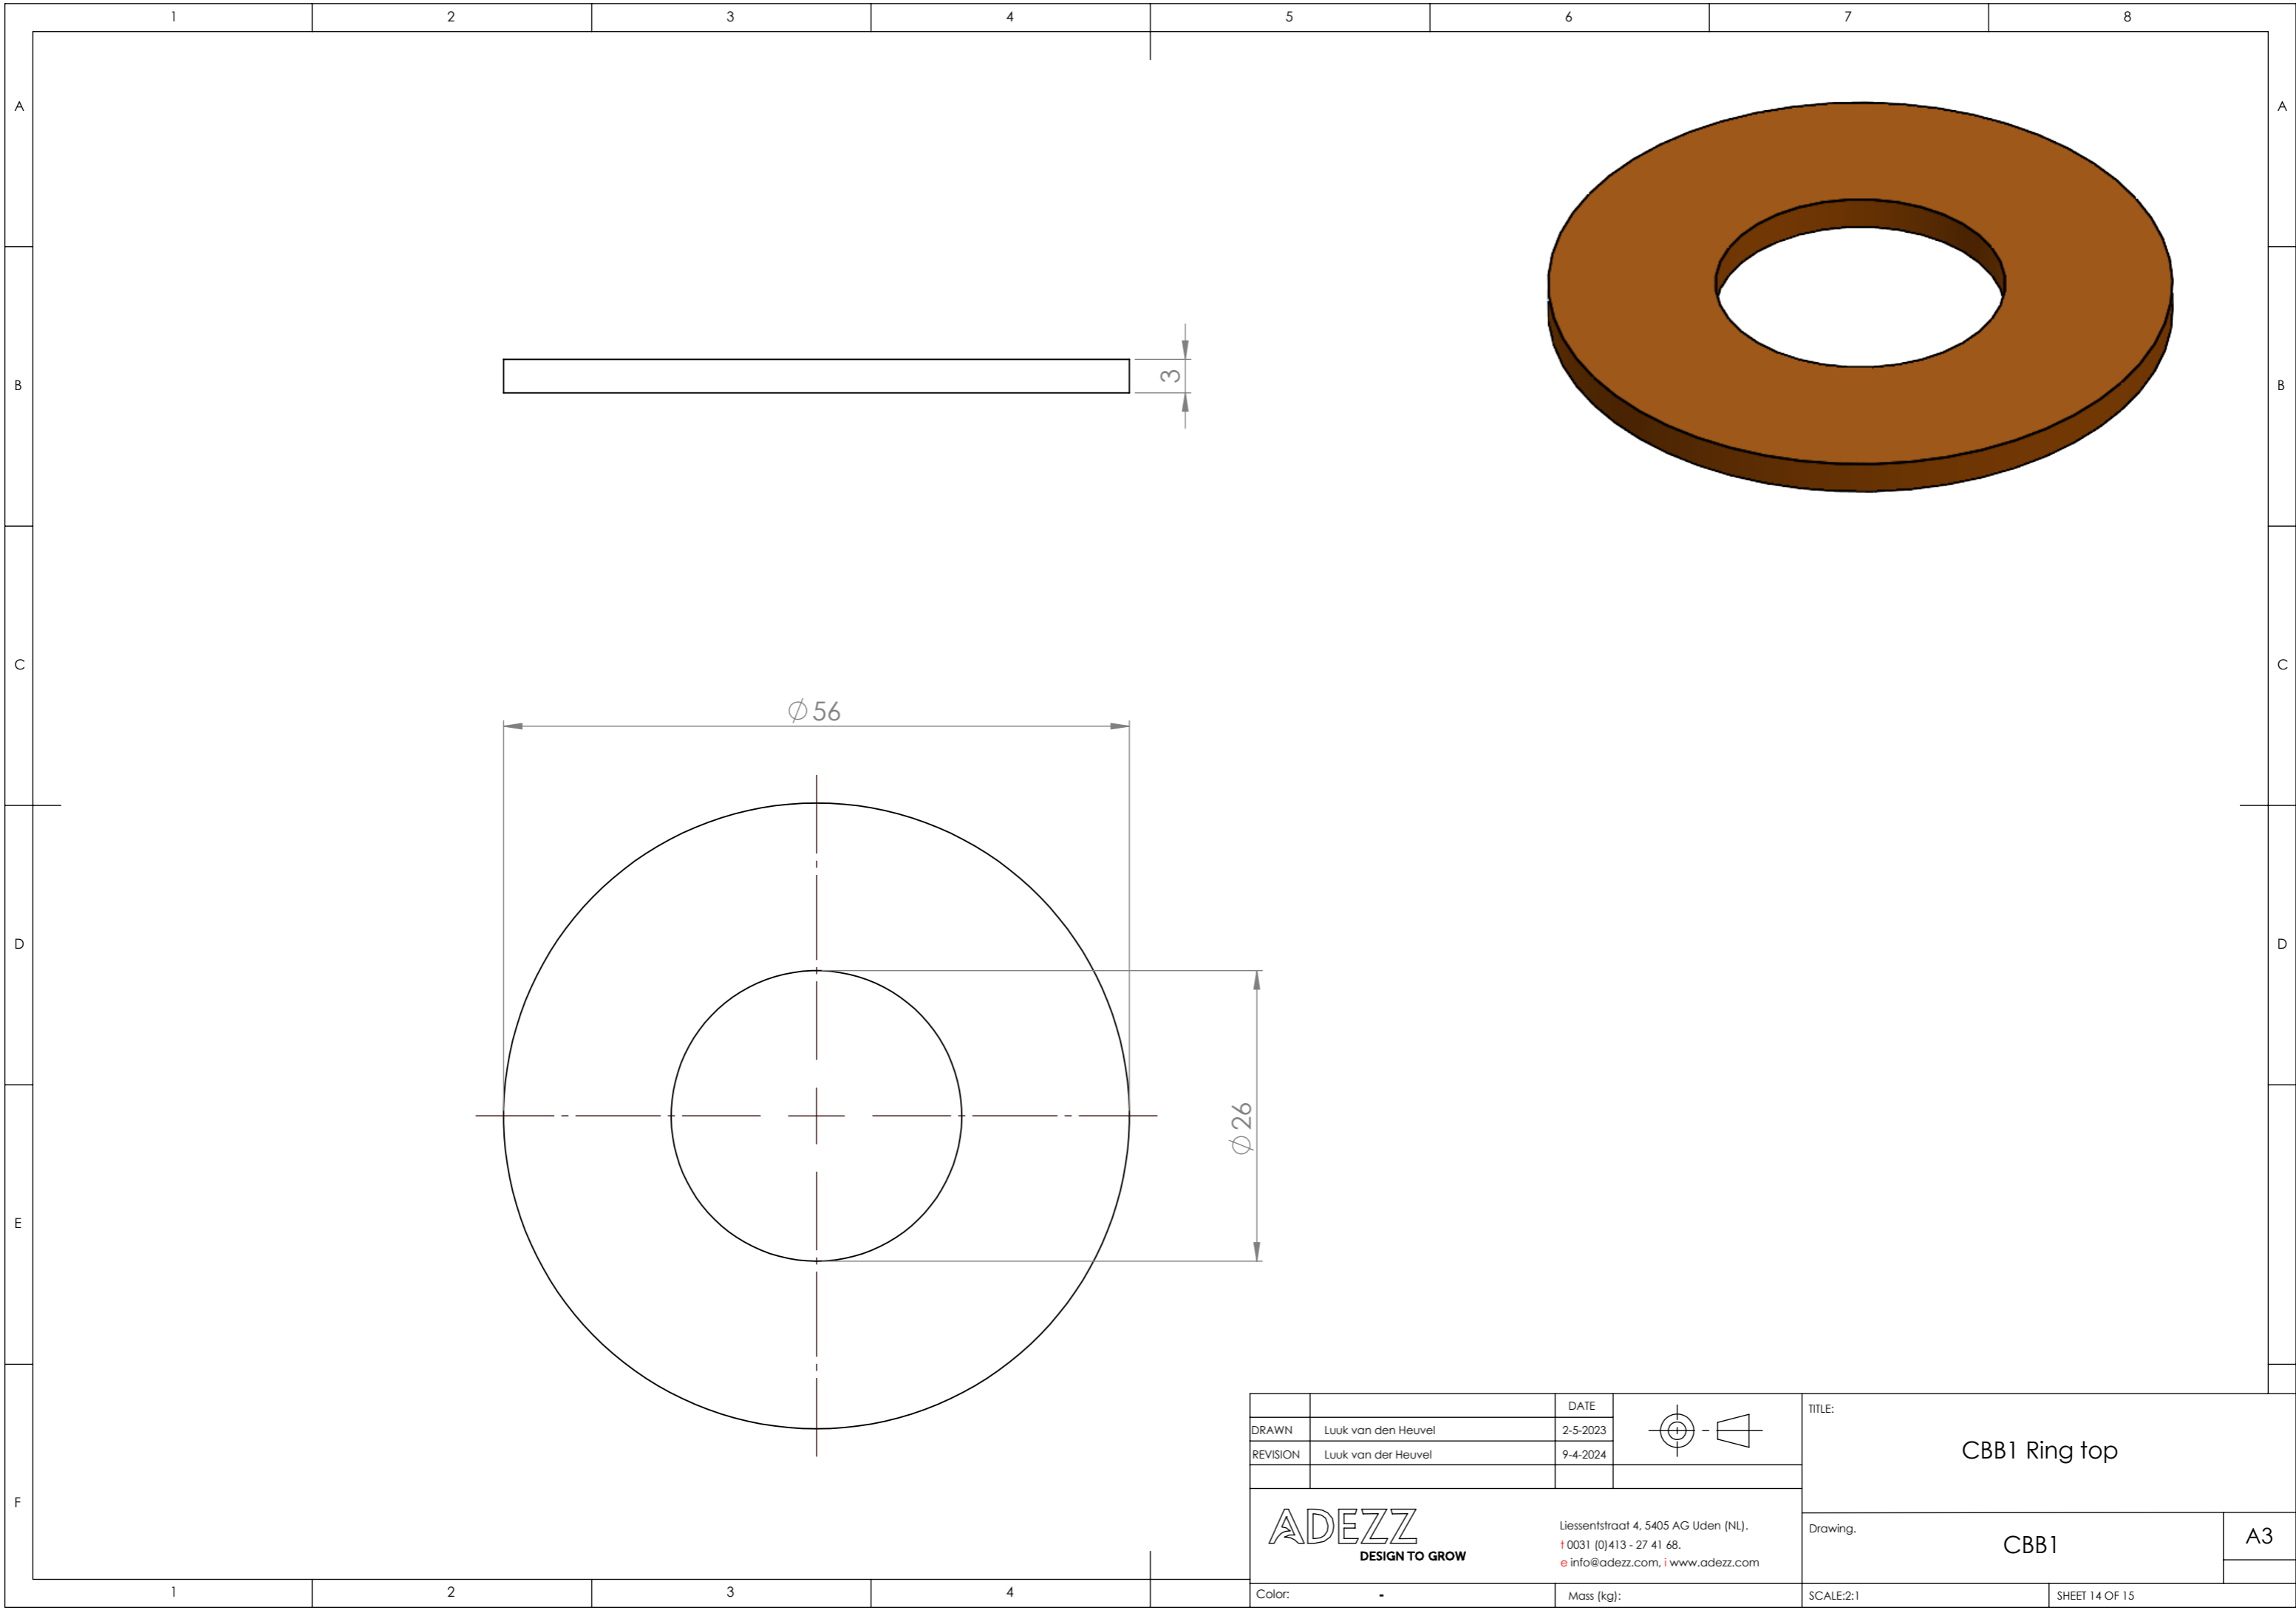

DATE	
DRAWN	Luuk van den Heuvel	2-5-2023	
REVISION	Luuk van der Heuvel	9-4-2024	

TITLE: CBB1 Ring top

ADEZZ
DESIGN TO GROW

Liessentstraat 4, 5405 AG Uden (NL).
† 0031 (0)413 - 27 41 68.
e info@adezz.com, i www.adezz.com

Drawing: CBB1 A3

Color: -	Mass (kg):	SCALE:2:1	SHEET 14 OF 15