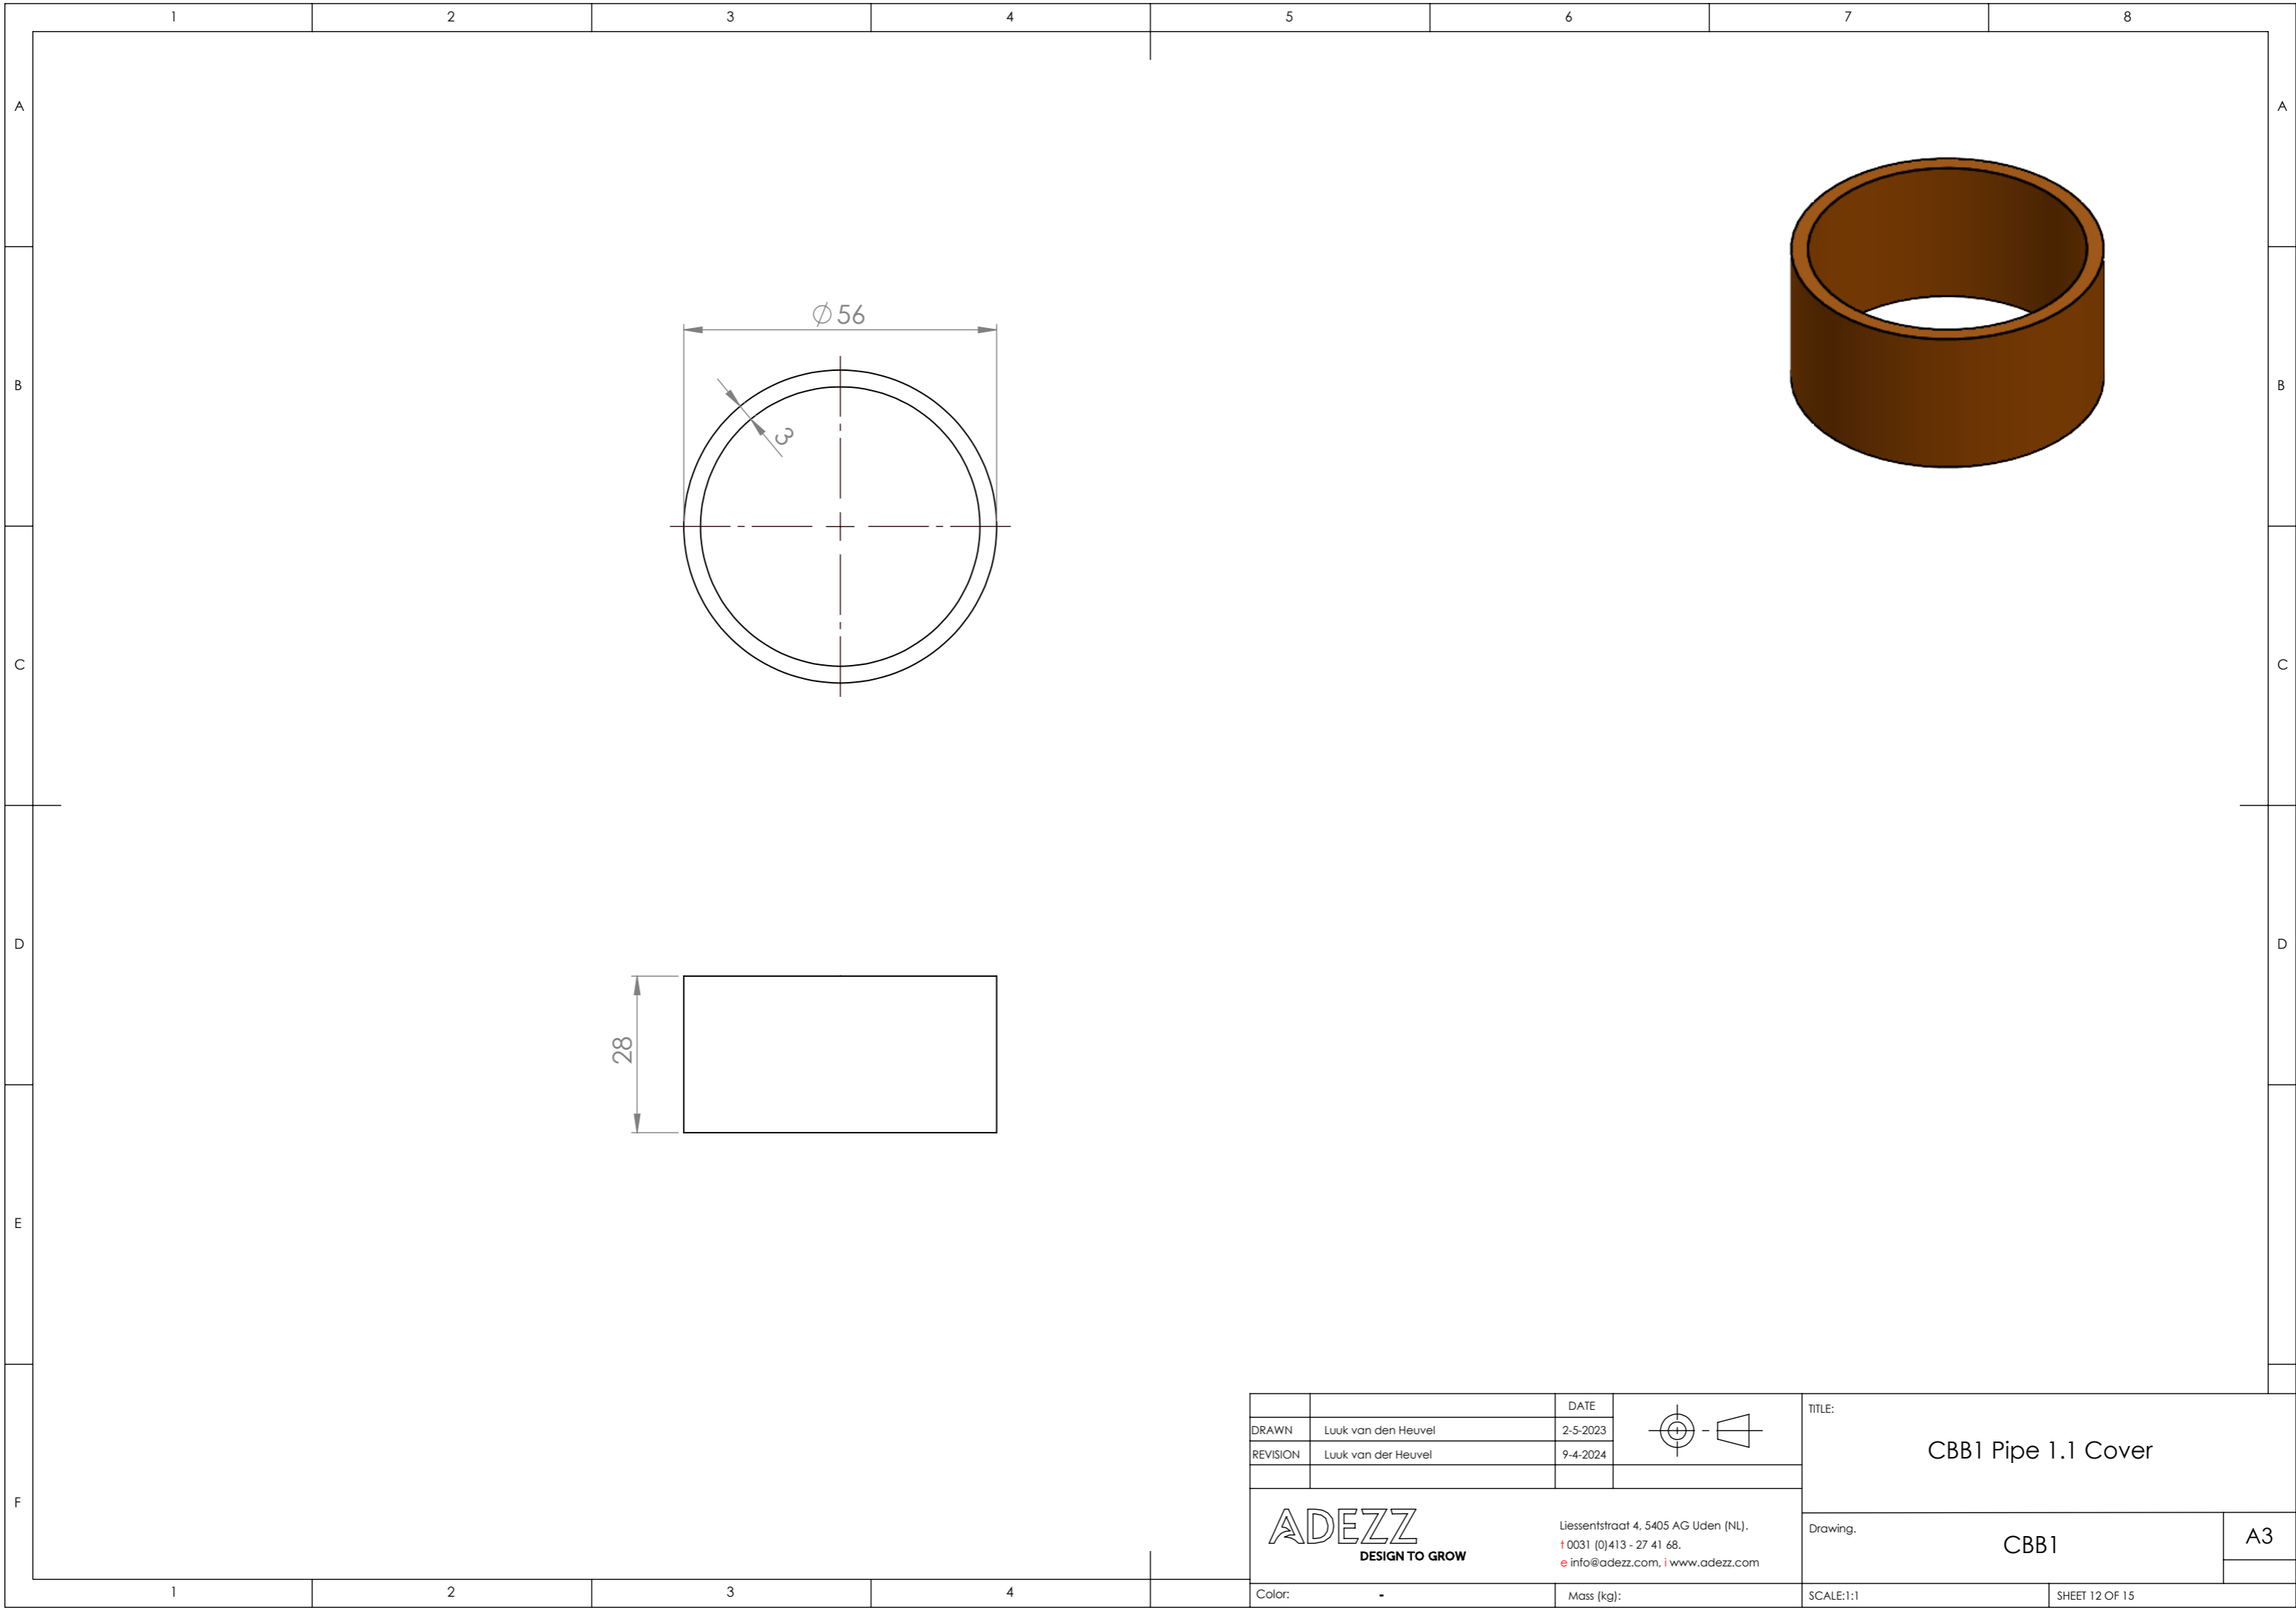

DATE	
DRAWN	Luuk van den Heuvel	2-5-2023	
REVISION	Luuk van der Heuvel	9-4-2024	

TITLE: CBB1 Pipe 1.1 Cover

ADEZZ
DESIGN TO GROW

Liessentstraat 4, 5405 AG Uden (NL).
t 0031 (0)413 - 27 41 68.
e info@adezz.com, i www.adezz.com

Drawing: CBB1 A3

Color: -	Mass (kg):	SCALE:1:1	SHEET 12 OF 15