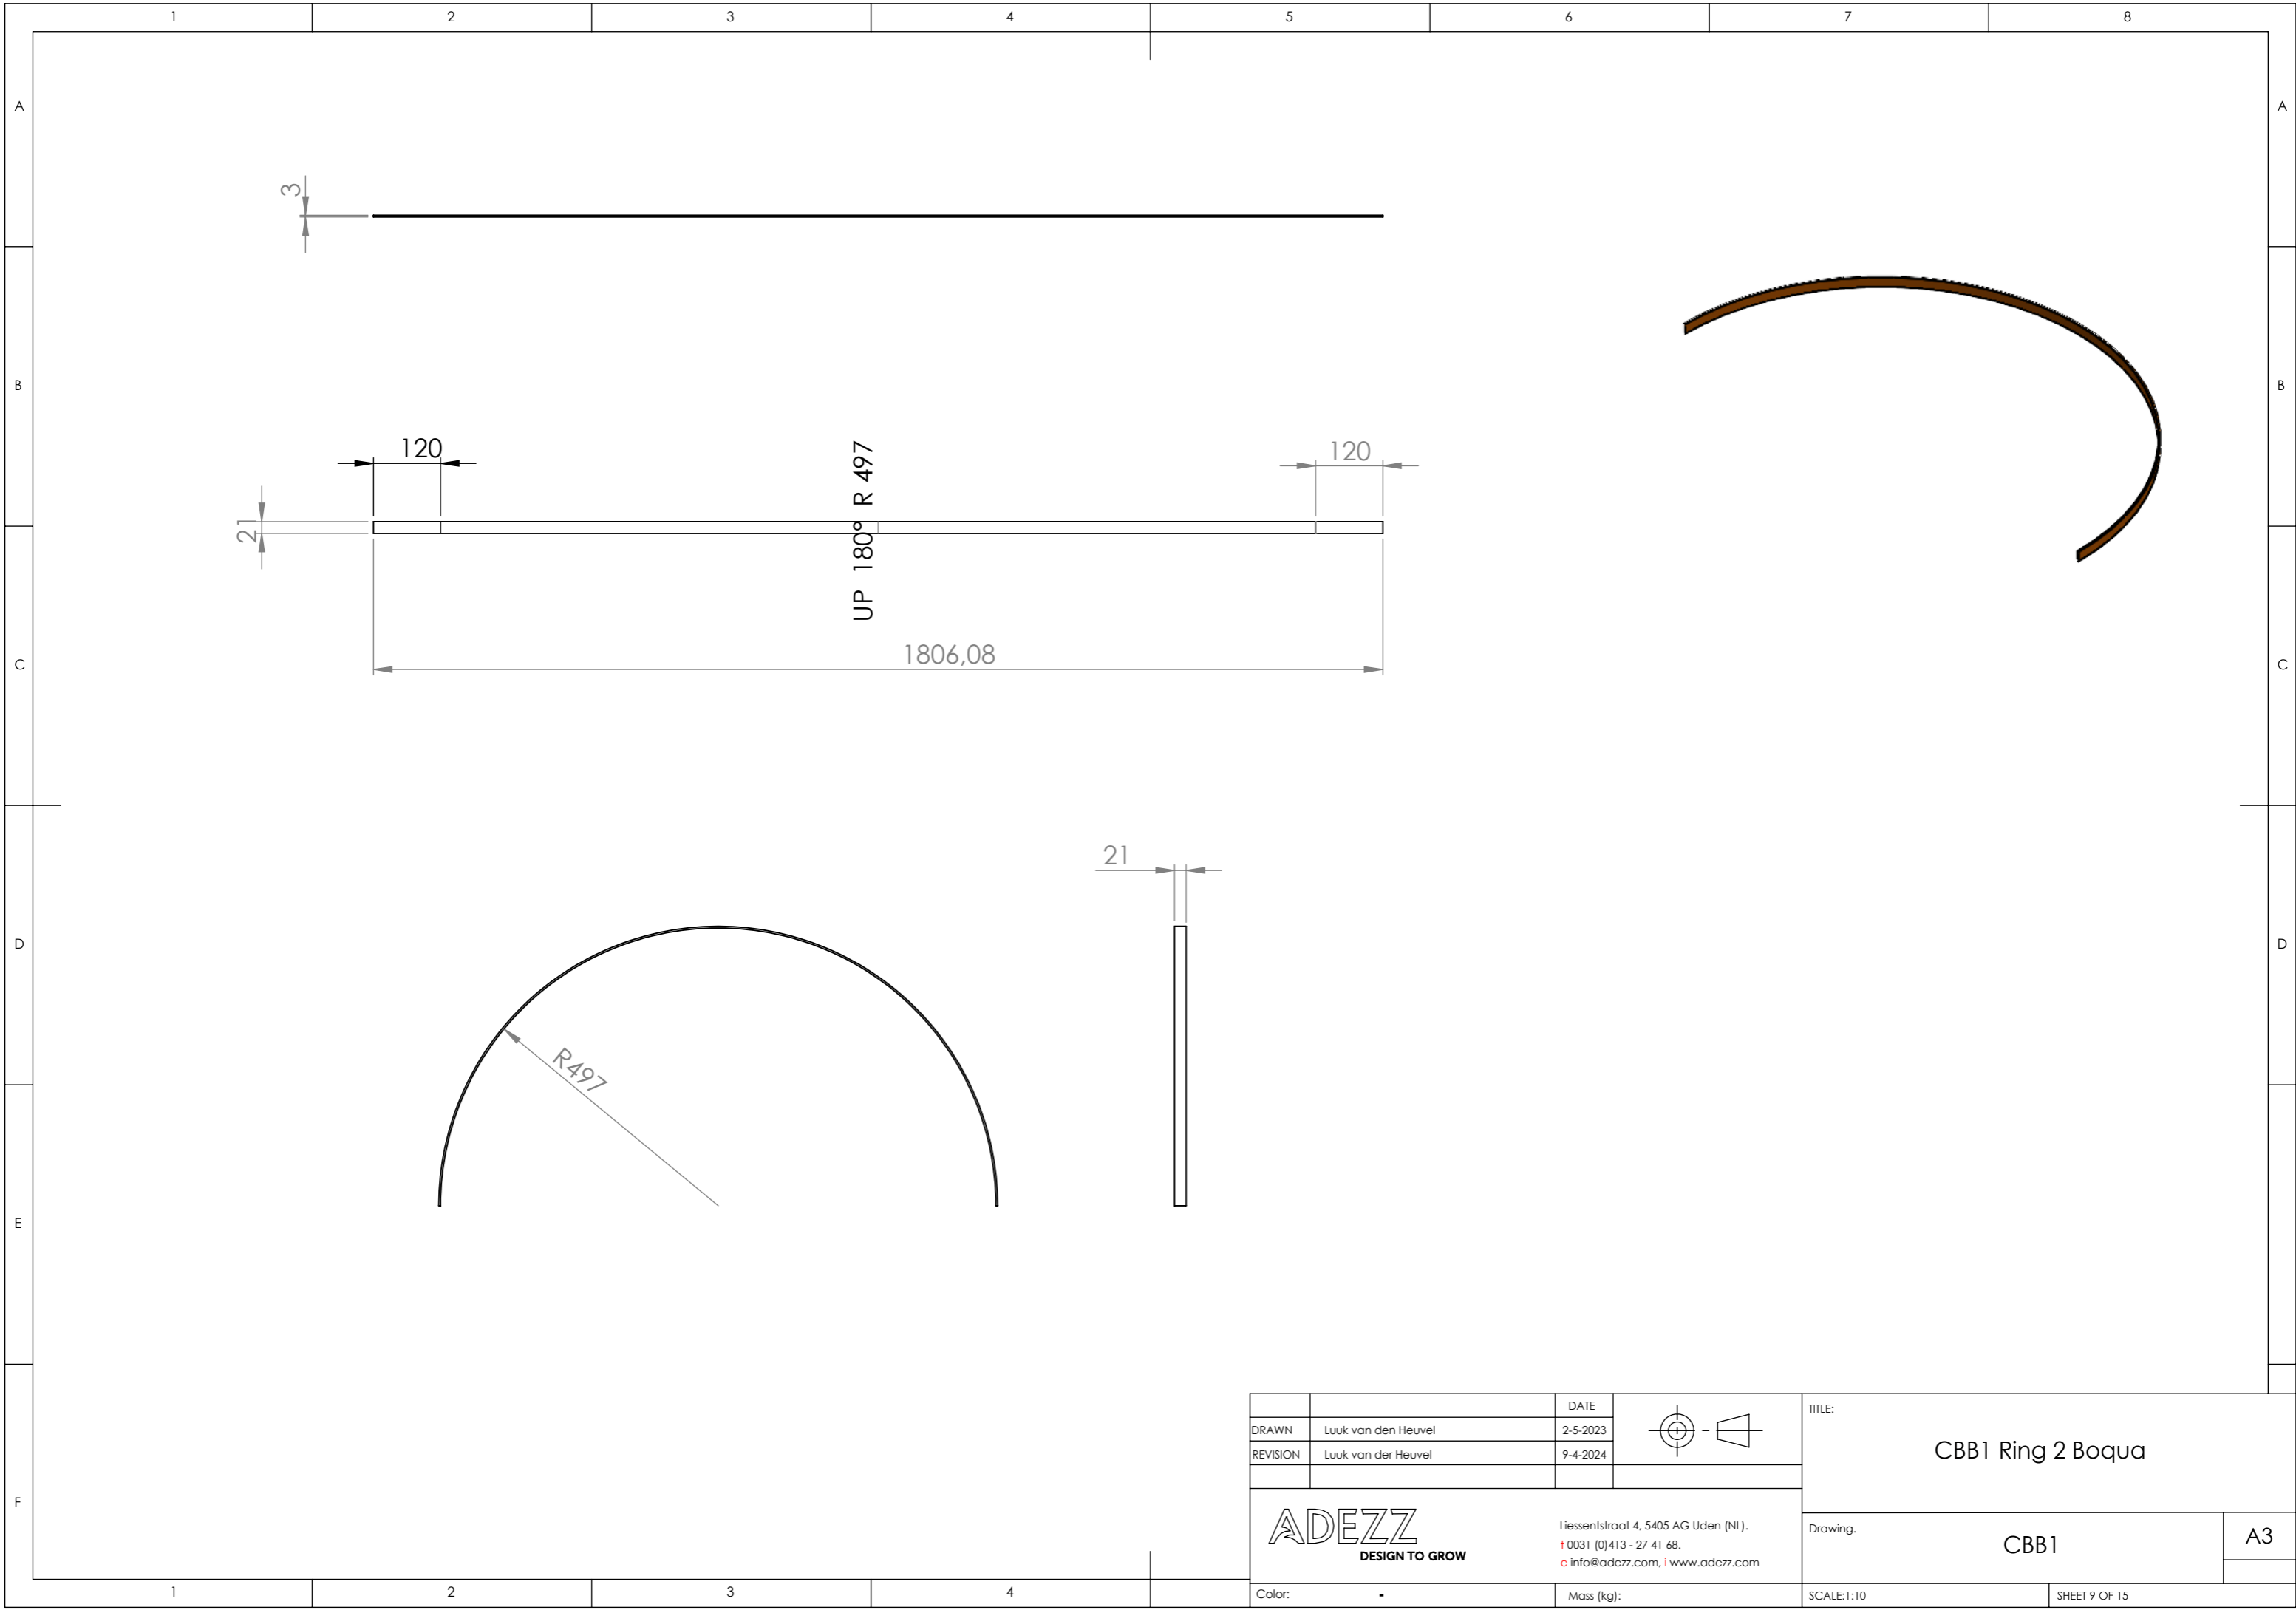

DATE		TITLE:
DRAWN	Luuk van den Heuvel	2-5-2023		
REVISION	Luuk van der Heuvel	9-4-2024		

CBB1 Ring 2 Boqua

ADEZZ
DESIGN TO GROW

Liessentstraat 4, 5405 AG Uden (NL).
† 0031 (0)413 - 27 41 68.
e info@adezz.com, i www.adezz.com

Drawing: CBB1

A3