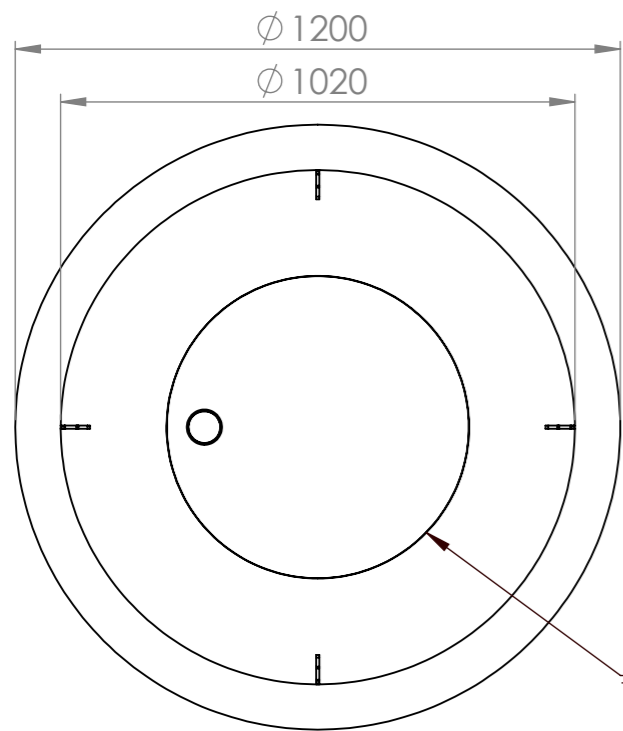

Weld waterproof
Grind

Must be level
after assembling