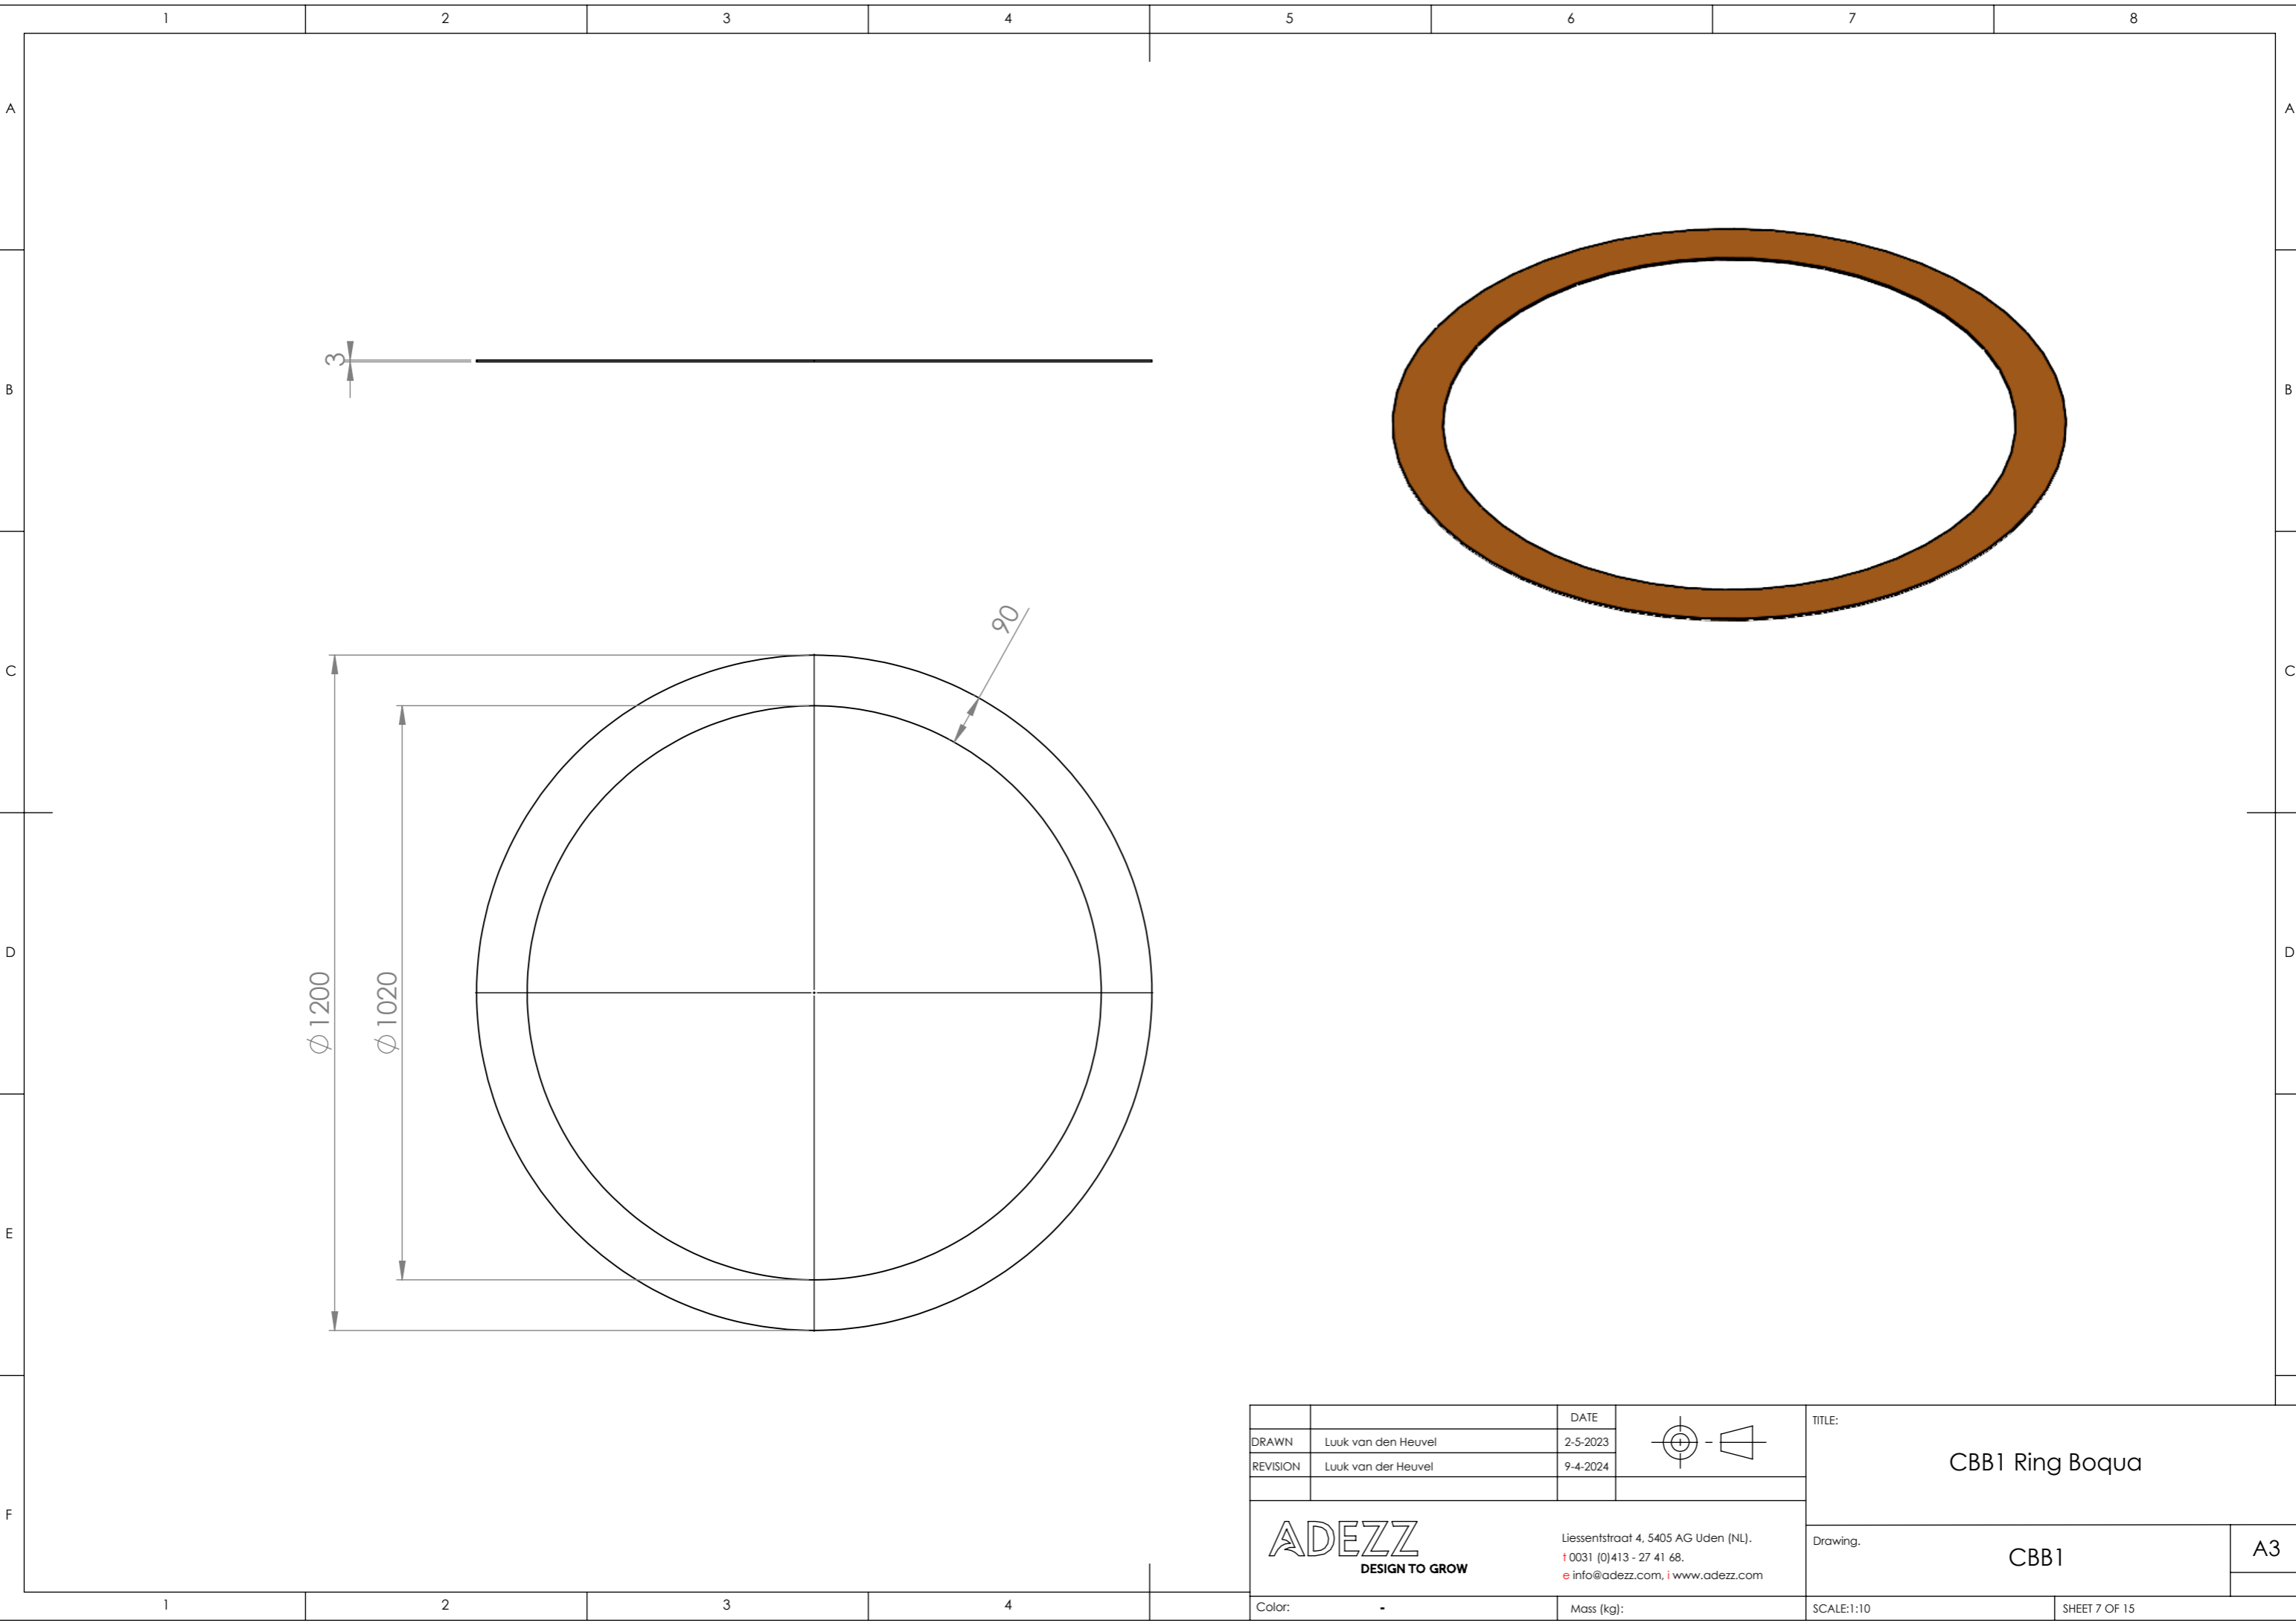

DATE	
DRAWN	Luuk van den Heuvel	2-5-2023	
REVISION	Luuk van der Heuvel	9-4-2024	

TITLE: CBB1 Ring Boqua

ADEZZ
DESIGN TO GROW

Liessentstraat 4, 5405 AG Uden (NL).
t 0031 (0)413 - 27 41 68.
e info@adezz.com, i www.adezz.com

Drawing: CBB1

A3