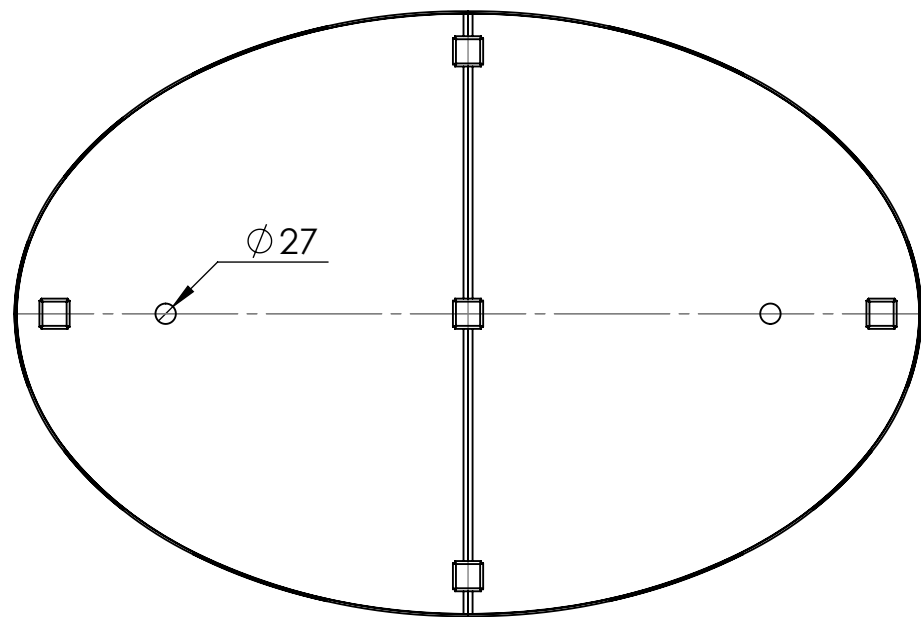

**DETAIL A**  
SCALE 1 : 4

DRAWN	Jop van Hoffen	DATE	13-2-2020
REVISION	Benny Dijkhuis	DATE	4-8-2020

TITLE:	3mm Aluminium	
Drawing:	CEL6 1200x800x400	A3

**ADEZZ**<sup>®</sup>  
WE PRODUCE GARDEN PRODUCTS FOR PROFESSIONALS