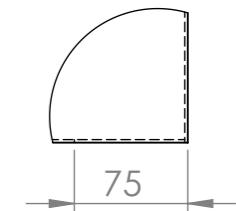

DETAIL A
SCALE 1 : 5

DETAIL B
SCALE 1 : 5

DRAWN	Benny Dijkhuis	DATE	14-7-2020
REVISION	Luuk van der Heuvel	DATE	25-9-2020

TITLE:		2mm Corten	
Drawing:	CTW4.3 1200x400	A3	
Color:	---	Mass (kg):	31.49
SCALE:1:15		SHEET 1 OF 6	